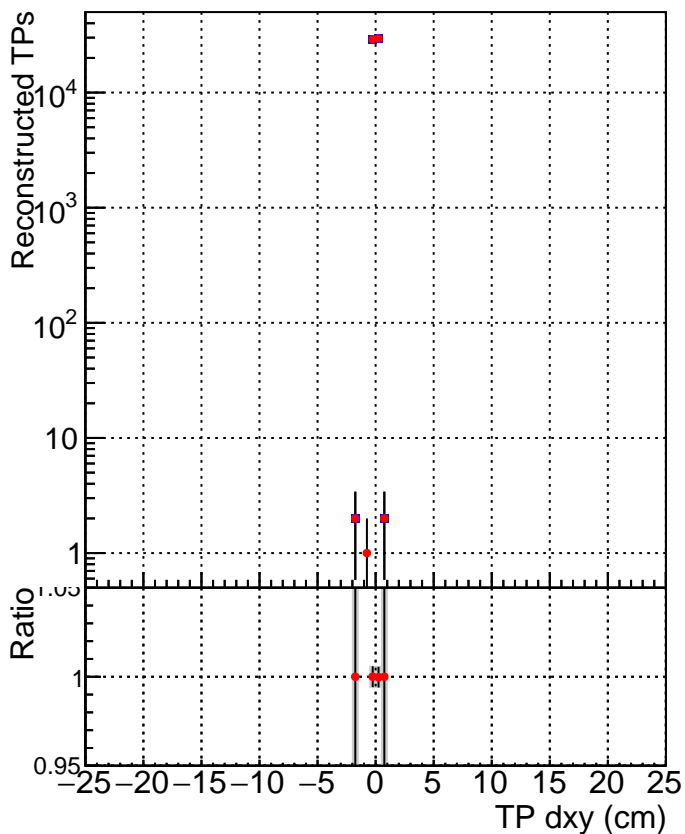

N of simulated tracks vs dxy**N of associated tracks (simToReco) vs dxy****N of simulated track**

■ SoftQCD_default
■ SoftQCD_ckfPixelLessStep