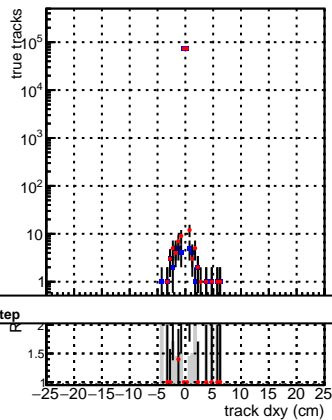

N of reco track vs dxy

N of associated (recoToSim) tracks vs dxy

N of associated (recoToSim) looper tracks vs dxy

N of reco track vs dz

N of associated (recoToSim) tracks vs dz

N of associated (recoToSim) looper tracks vs dz