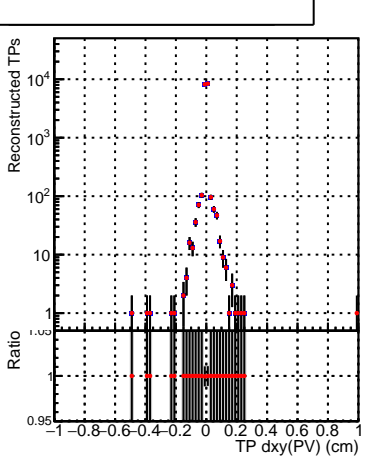

N of simulated tracks vs dxy(PV)**N of associated tracks (simToReco) vs dxy(PV)****N of sim****N of simulated tracks vs dz(PV)****N of associated tracks (simToReco) vs dz(PV)****N of simulated tracks vs dz(PV)****N of associated tracks (simToReco) vs dz(PV)**

■ SoftQCD_default
■ SoftQCD_ckfPixelLessStep