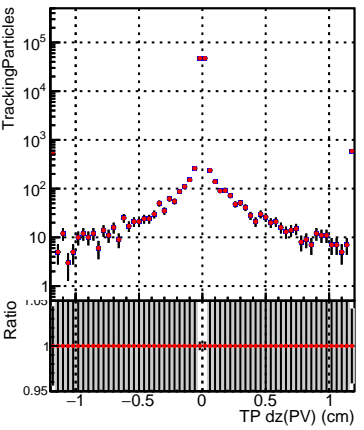

N of simulated tracks vs dxy(PV)**N of associated tracks (simToReco) vs dxy(PV)****N of sim****N of simulated tracks vs dz(PV)****N of associated tracks (simToReco) vs dz(PV)****N of simulated tracks vs dz(PV)****N of associated tracks (simToReco) vs dz(PV)**

■ SoftQCD_default
■ SoftQCD_ckfPixelLessStep