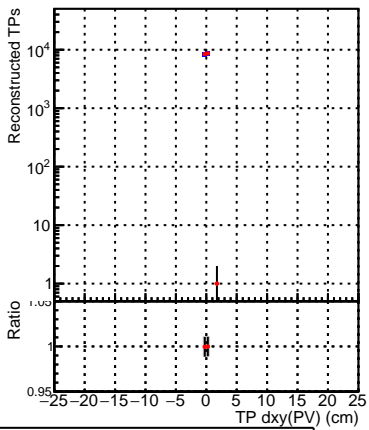

N of simulated tracks vs dxy(PV)**N of associated tracks (simToReco) vs dxy(PV)****N of sim****N of simulated tracks vs dz(PV)****N of associated tracks (simToReco) vs dz(PV)****N of simulated tracks vs dz(PV)****N of associated tracks (simToReco) vs dz(PV)**

■ SoftQCD_default
■ SoftQCD_ckfPixelLessStep