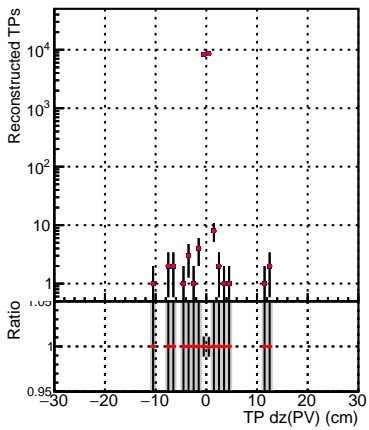

N of simulated tracks vs dxy(PV)**N of associated tracks (simToReco) vs dxy(PV)****N of sim****N of simulated tracks vs dz(PV)****N of associated tracks (simToReco) vs dz(PV)****N of simulated tracks vs dz(PV)****N of associated tracks (simToReco) vs dz(PV)**

■ SoftQCD_default
■ SoftQCD_ckfPixelLessStep