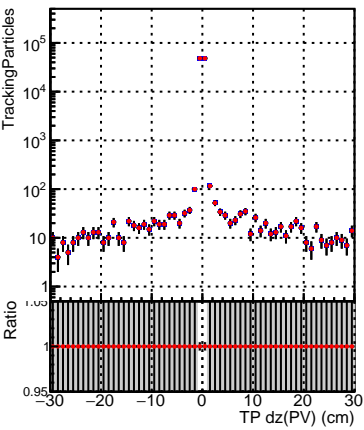

N of simulated tracks vs dxy(PV)**N of associated tracks (simToReco) vs dxy(PV)****N of sim****N of simulated tracks vs dz(PV)****N of associated tracks (simToReco) vs dz(PV)****N of simulated tracks vs dz(PV)****N of associated tracks (simToReco) vs dz(PV)**

■ SoftQCD_default
■ SoftQCD_ckfPixelLessStep