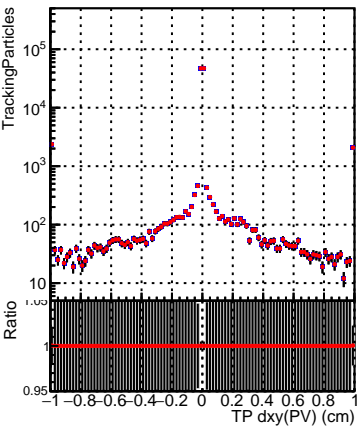

N of simulated tracks vs dxy(PV)**N of associated tracks (simToReco) vs dxy(PV)****N of sim****N of simulated tracks vs dz(PV)****N of associated tracks (simToReco) vs dz(PV)****N of simulated tracks vs dz(PV)****N of associated tracks (simToReco) vs dz(PV)**

■ SoftQCD_default
■ SoftQCD_ckfPixelLessStep