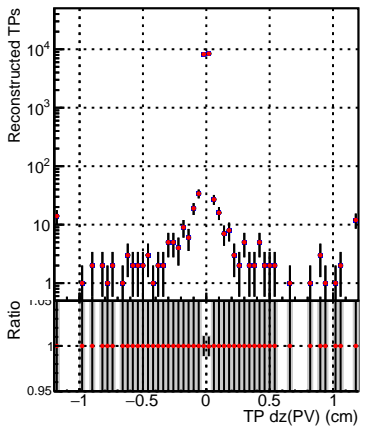

N of simulated tracks vs dxy(PV)**N of associated tracks (simToReco) vs dxy(PV)****N of sim****N of simulated tracks vs dz(PV)****N of associated tracks (simToReco) vs dz(PV)****N of simulated tracks vs dz(PV)****N of associated tracks (simToReco) vs dz(PV)**

■ SoftQCD_default
■ SoftQCD_ckfPixelLessStep