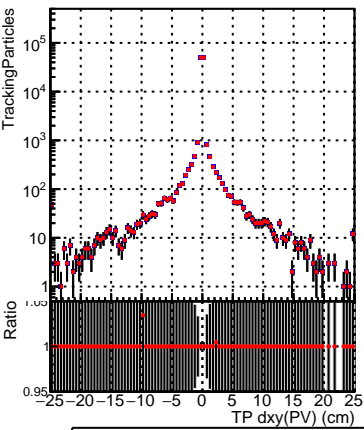

N of simulated tracks vs dxy(PV)**N of associated tracks (simToReco) vs dxy(PV)****N of sim****N of simulated tracks vs dz(PV)****N of associated tracks (simToReco) vs dz(PV)****N of simulated tracks vs dz(PV)****N of associated tracks (simToReco) vs dz(PV)**

■ SoftQCD_default
■ SoftQCD_ckfPixelLessStep