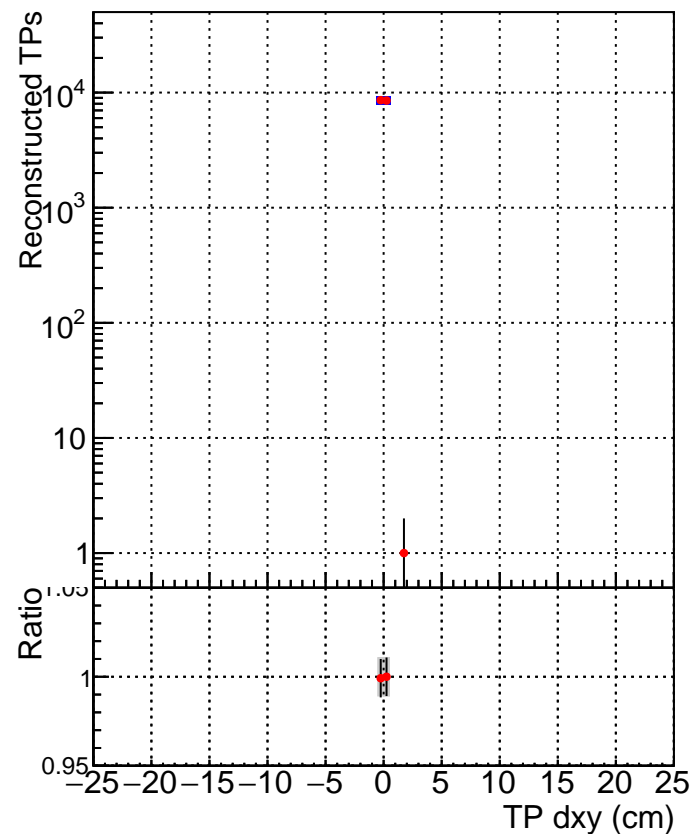

N of simulated tracks vs dxy**N of associated tracks (simToReco) vs dxy****N of simulated track**

- SoftQCD_default
- SoftQCD_ckfPixelLessStep