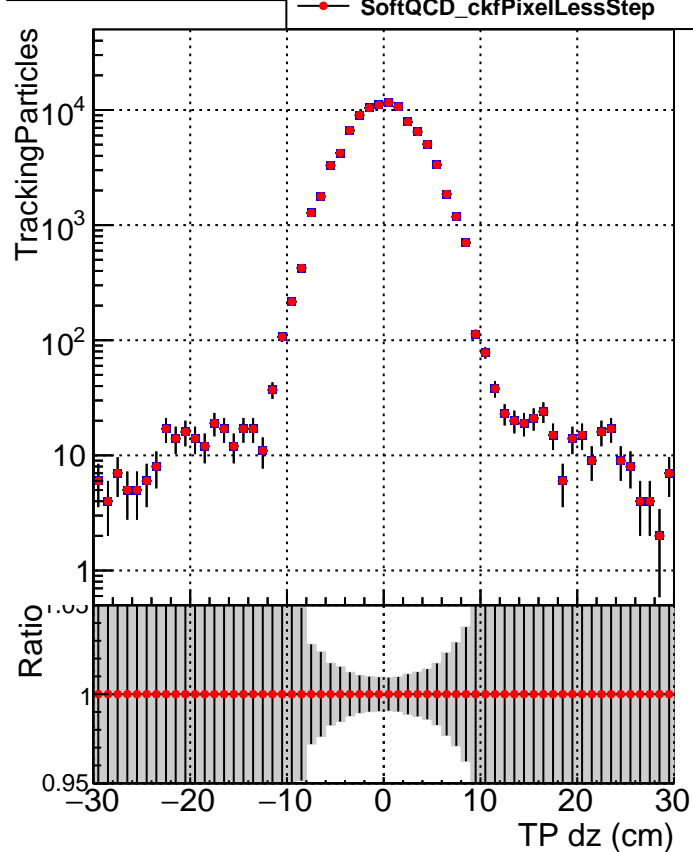

N of simulated tracks vs dxy**N of associated tracks (simToReco) vs dxy****N of simulated track**

- SoftQCD_default
- SoftQCD_ckfPixelLessStep