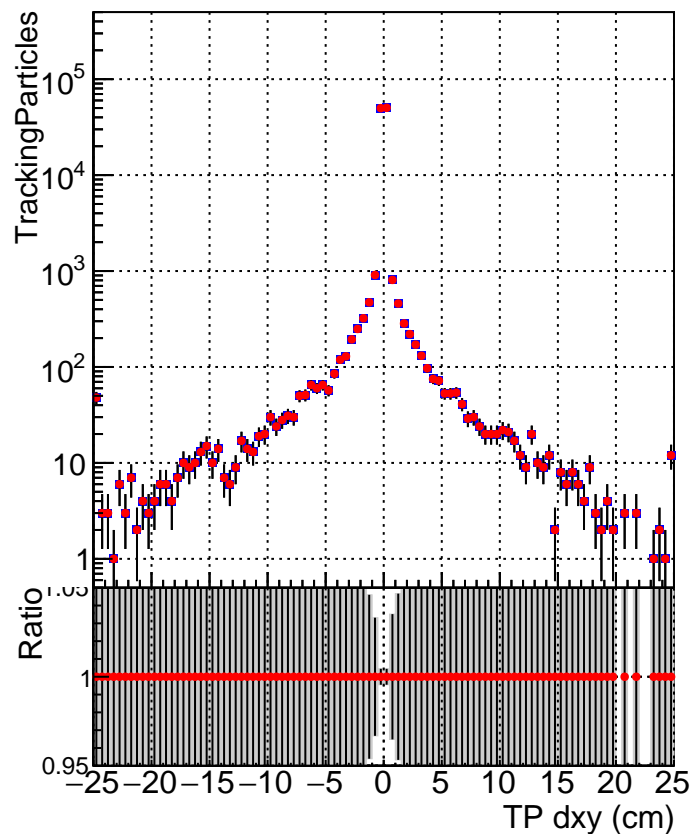

N of simulated tracks vs dxy**N of associated tracks (simToReco) vs dxy****N of simulated track**

- SoftQCD_default
- SoftQCD_ckfPixelLessStep