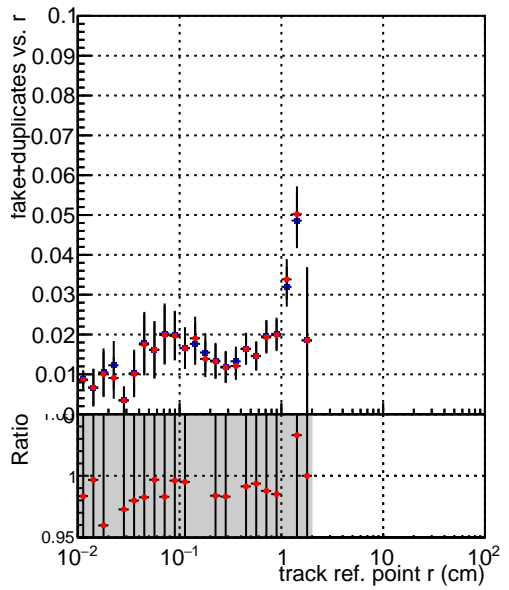

**Efficiency vs vertpos****fake+duplicates vs vert r**
**Efficiency vs vert z**  
 — SoftQCD\_default (blue squares)  
 — SoftQCD\_ckfPixelLessStep (red diamonds)
**Efficiency vs. sim PV z****fake+duplicates vs Sim. PV z**