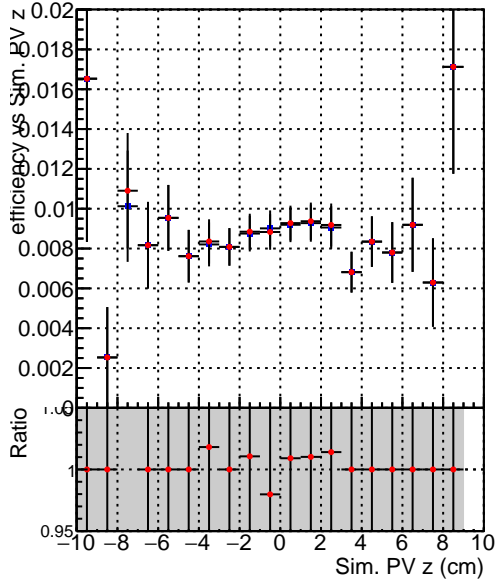

**Efficiency vs vertpos****fake+duplicates vs vert r**
**Efficiency vs vert z**  
 — SoftQCD\_default (blue squares)  
 — SoftQCD\_ckfPixelLessStep (red diamonds)
**Efficiency vs. sim PV z****fake+duplicates vs Sim. PV z**