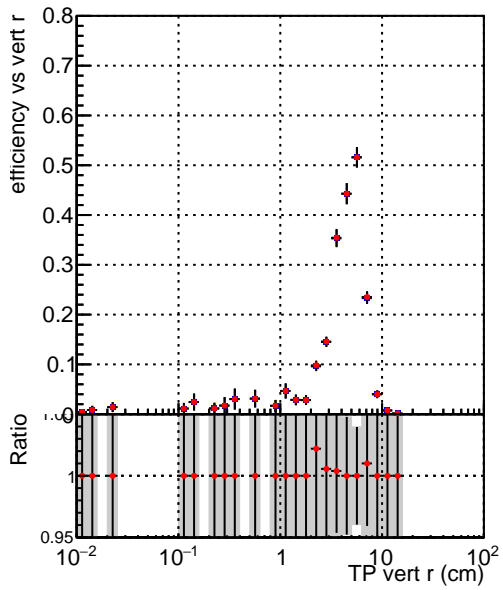

**Efficiency vs vertpos****fake+duplicates vs vert r**
**Efficiency vs vert z**  
 — SoftQCD\_default (blue squares)  
 — SoftQCD\_ckfPixelLessStep (red diamonds)
**Efficiency vs. sim PV z****fake+duplicates vs Sim. PV z**