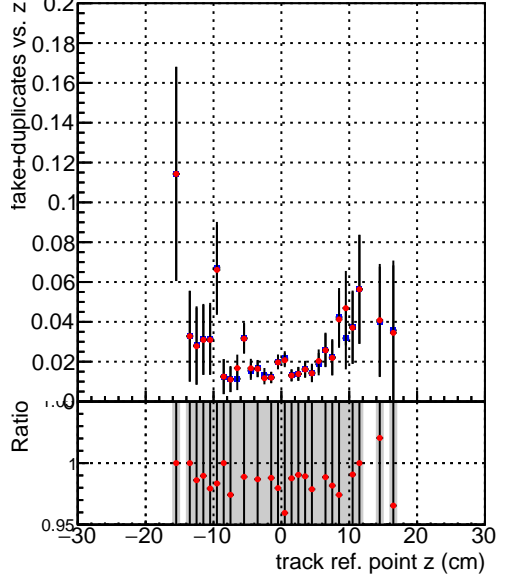

**Efficiency vs vertpos****fake+duplicates vs vert r**
**Efficiency vs vert z**  
 — SoftQCD\_default (blue squares)  
 — SoftQCD\_ckfPixelLessStep (red diamonds)
**Efficiency vs. sim PV z****fake+duplicates vs Sim. PV z**