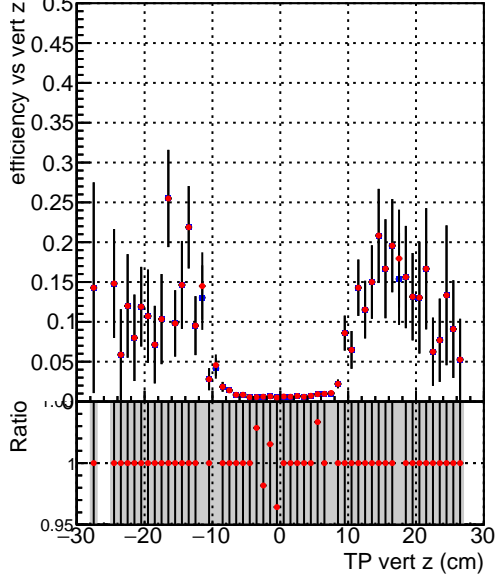

**Efficiency vs vertpos****fake+duplicates vs vert r**
**Efficiency vs vert z**  
 — SoftQCD\_default (blue squares)  
 — SoftQCD\_ckfPixelLessStep (red diamonds)
**Efficiency vs. sim PV z****fake+duplicates vs Sim. PV z**