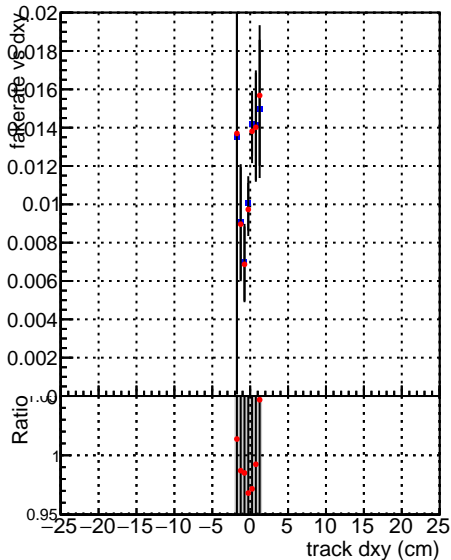

Fake rate vs dxy

Duplicates Rate vs Dxy

Pileup rate vs dxy

—●— SoftQCD_default
—●— SoftQCD_ckfPixelLessStep

Fake rate vs dz

Duplicates rate vs dz

Pileup rate vs dz