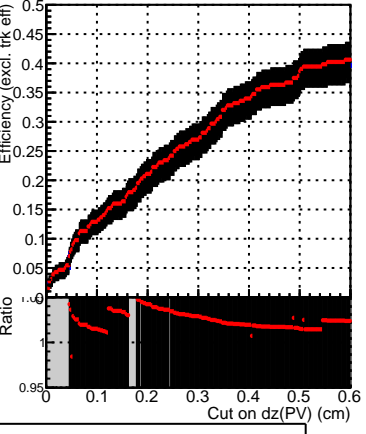

Efficiency vs. dz (PV)

Efficiency (tracking eff factorized out) vs. dz (PV)

—● SoftQCD_default
—● SoftQCD_ckfPixelLessStep

Fake rate