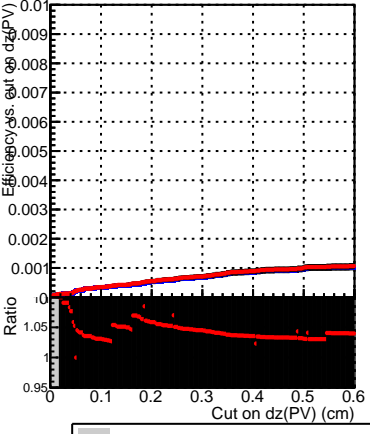

Efficiency vs. dz (PV)

Efficiency (tracking eff factorized out) vs. dz (PV)

—● SoftQCD_default
—● SoftQCD_ckfPixelLessStep

Fake rate