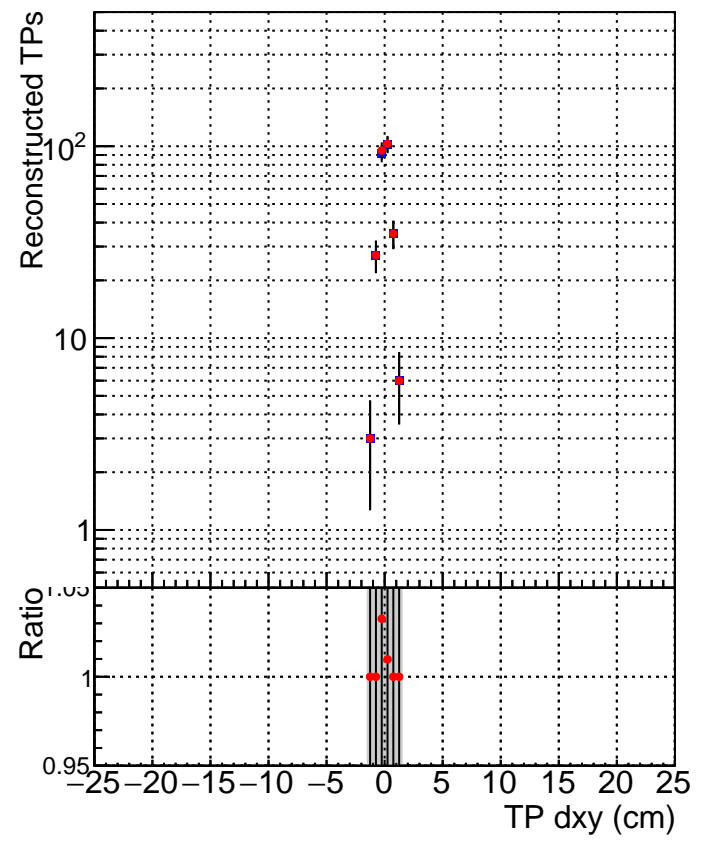

**N of simulated tracks vs dxy**

**N of associated tracks (simToReco) vs dxy**

**N of simulated track**

- SoftQCD\_default
- SoftQCD\_ckfPixelLessStep