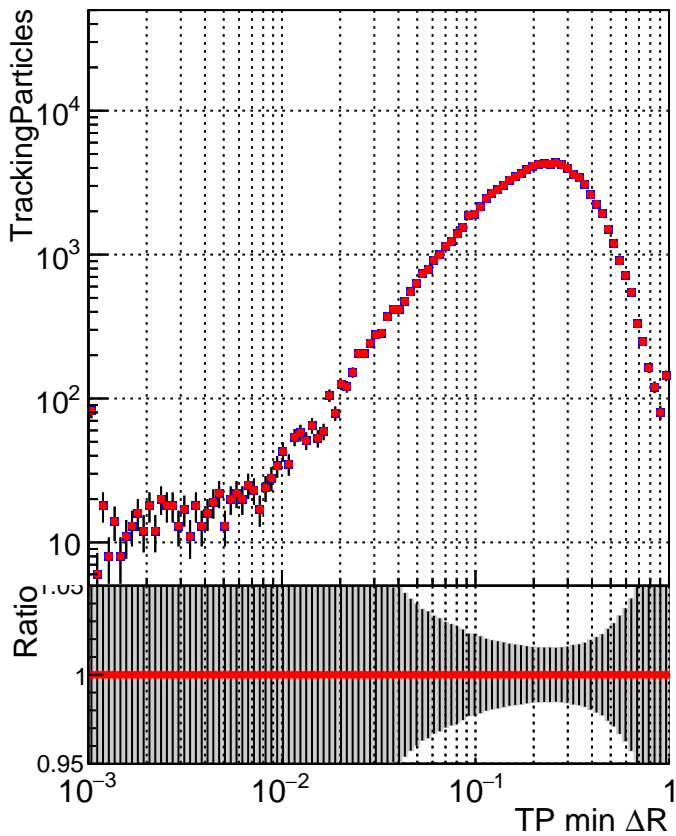

N of simulated tracks vs dR

N of associated tracks (simToReco) vs dR

N of simulated tracks

- SoftQCD_default
- SoftQCD_ckfPixelLessStep