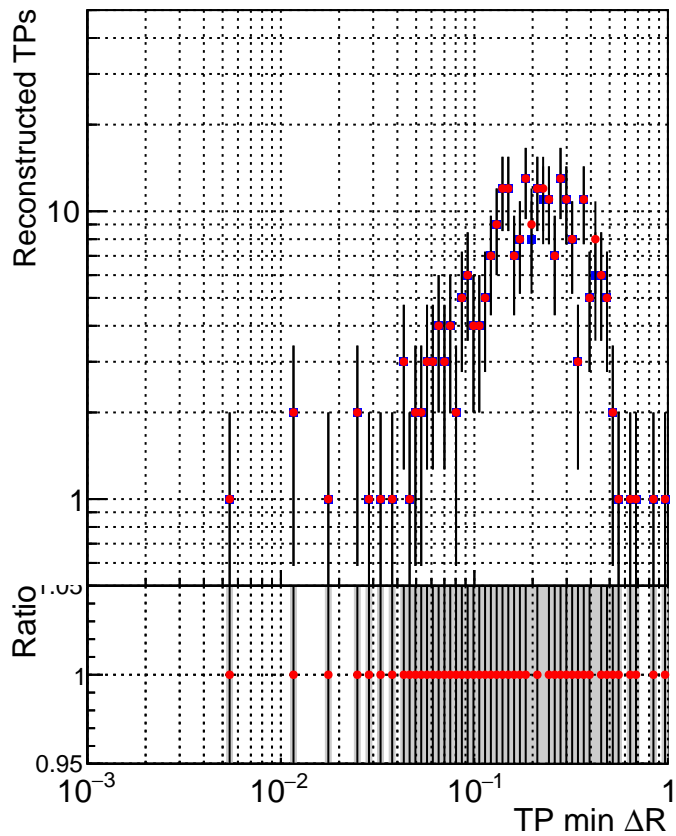

N of simulated tracks vs dR

N of associated tracks (simToReco) vs dR

N of simulated tracks

- SoftQCD_default
- SoftQCD_ckfPixelLessStep