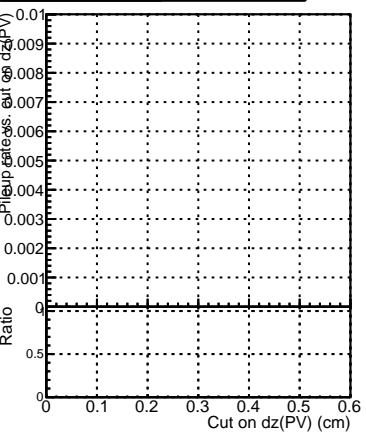

Efficiency vs. dz (PV)

Efficiency (tracking eff factorized out) vs. dz (PV)

Fake rate

—●— SoftQCD_default
—●— SoftQCD_ckfPixelLessStep