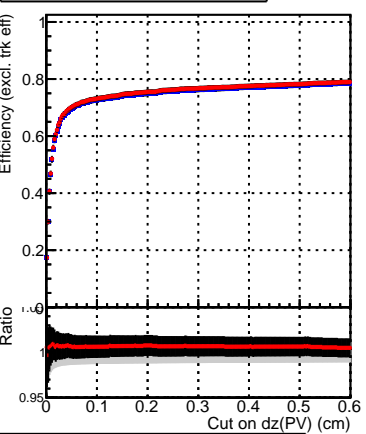

Efficiency vs. dz (PV)

Efficiency (tracking eff factorized out) vs. dz (PV)

Fake rate

—●— SoftQCD_default
—●— SoftQCD_ckfPixelLessStep