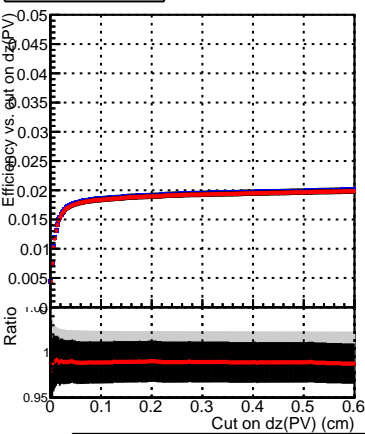

Efficiency vs. dz (PV)

Efficiency (tracking eff factorized out) vs. dz (PV)

Fake rate

—●— SoftQCD_default
—●— SoftQCD_ckfPixelLessStep