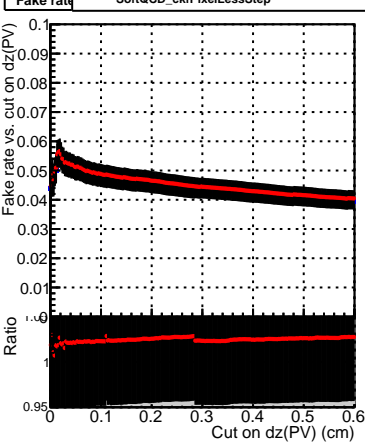

Efficiency vs. dz (PV)

Efficiency (tracking eff factorized out) vs. dz (PV)

Fake rate

—●— SoftQCD_default
—●— SoftQCD_ckfPixelLessStep