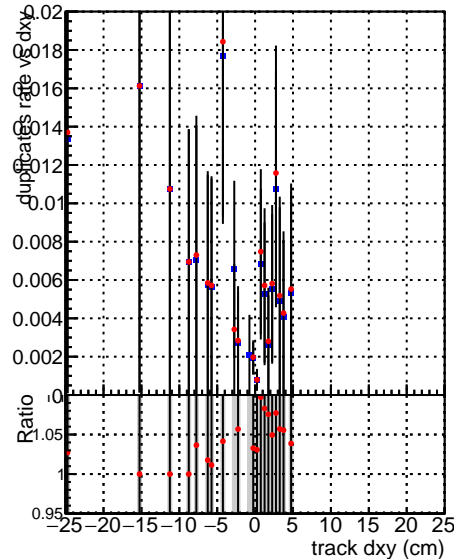

Fake rate vs dxy**Duplicates Rate vs Dxy****Pileup rate vs dxy****Fake rate vs dz**

—●— SoftQCD_default
—●— SoftQCD_ckfPixelLessStep