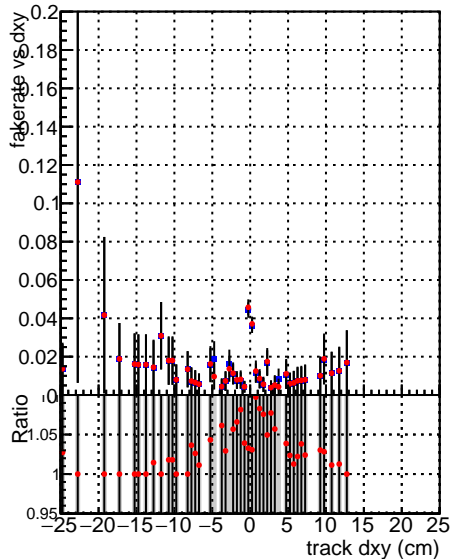

Fake rate vs dxy**Duplicates Rate vs Dxy****Pileup rate vs dxy****Fake rate vs dz**

—●— SoftQCD_default
—●— SoftQCD_ckfPixelLessStep