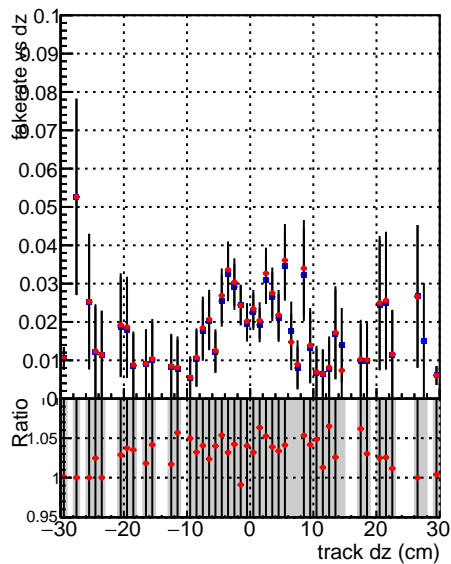

Fake rate vs dxy**Duplicates Rate vs Dxy****Pileup rate vs dxy****Fake rate vs dz**

—●— SoftQCD_default
—●— SoftQCD_ckfPixelLessStep