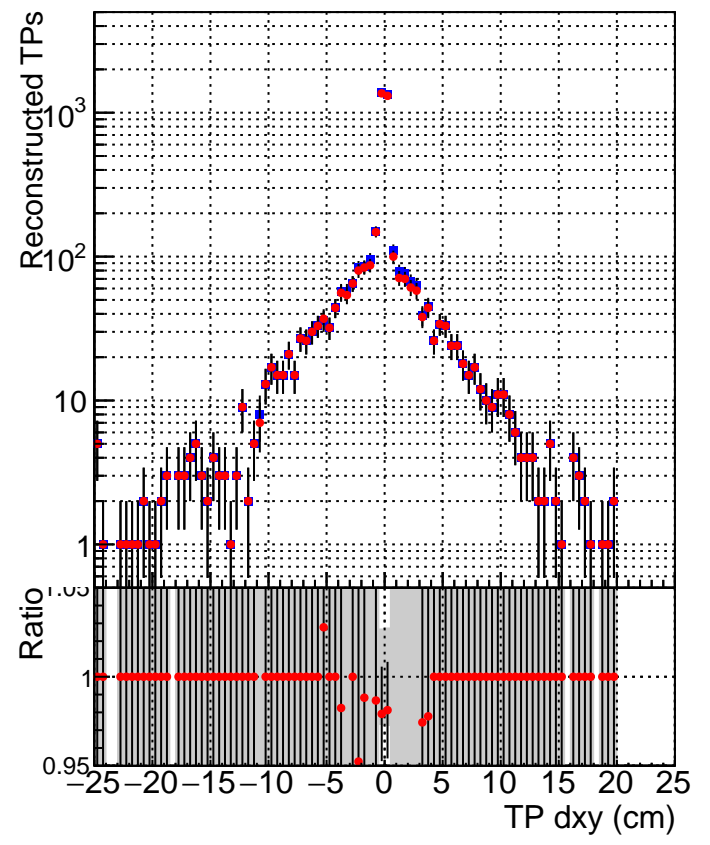

N of simulated tracks vs dxy

N of associated tracks (simToReco) vs dxy

N of simulated track

- SoftQCD_default
- SoftQCD_ckfPixelLessStep