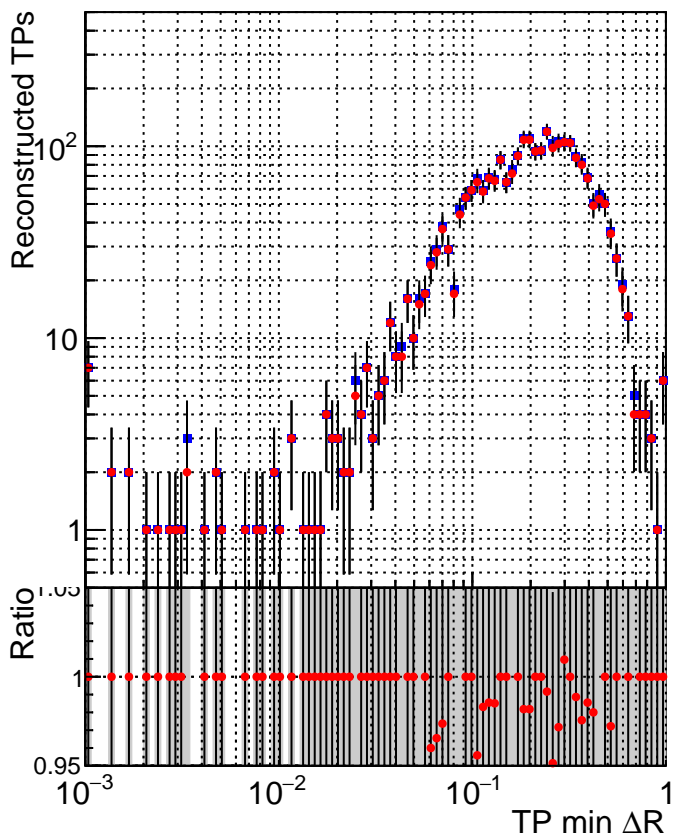

N of simulated tracks vs dR

N of associated tracks (simToReco) vs dR

N of simulated tracks

- SoftQCD_default
- SoftQCD_ckfPixelLessStep