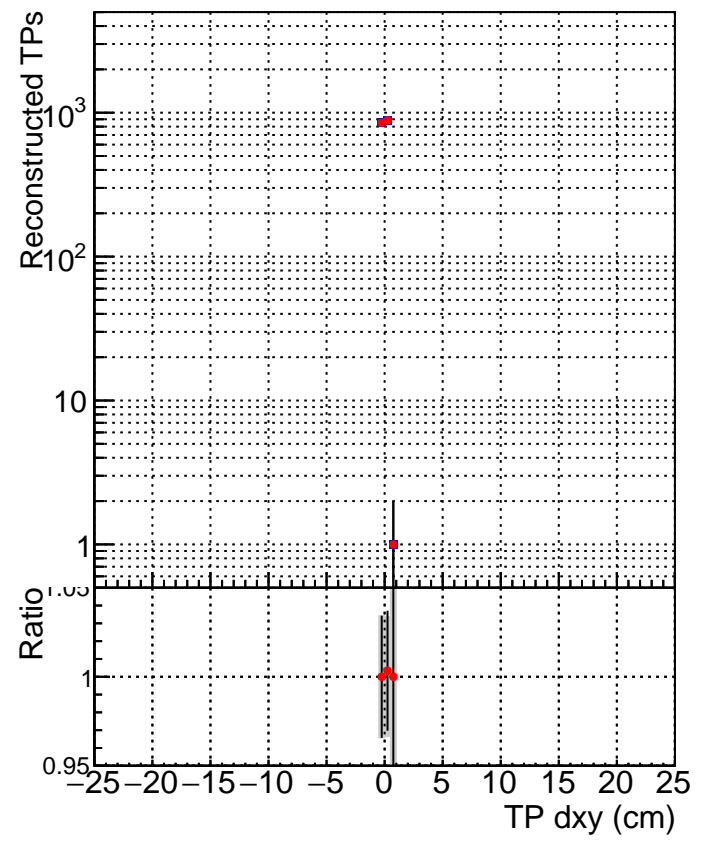

N of simulated tracks vs dxy

N of associated tracks (simToReco) vs dxy

N of simulated track

- SoftQCD_default
- SoftQCD_ckfPixelLessStep