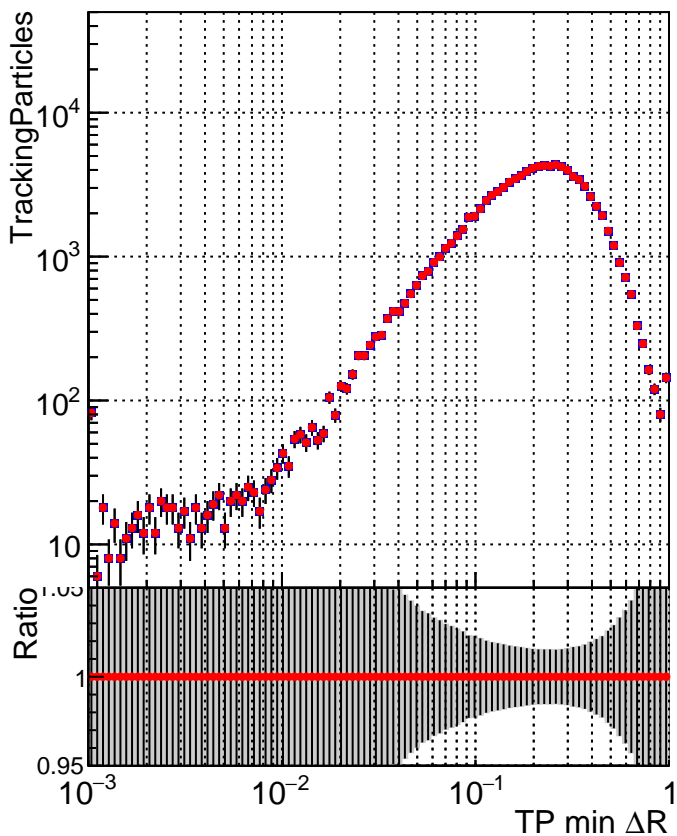

N of simulated tracks vs dR

N of associated tracks (simToReco) vs dR

N of simulated trac

- SoftQCD\_default
- SoftQCD\_ckfPixelLessStep