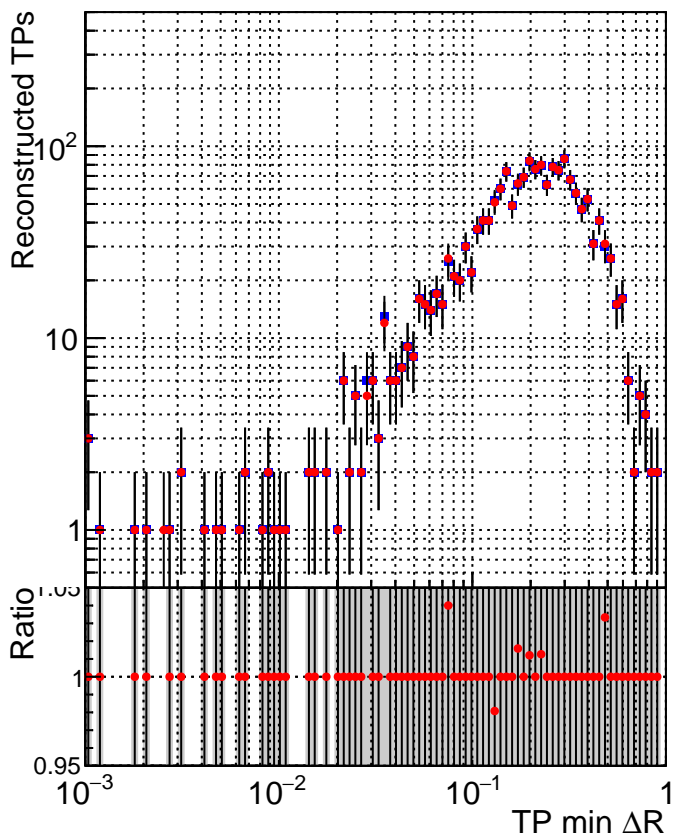

N of simulated tracks vs dR

N of associated tracks (simToReco) vs dR

N of simulated trac

- SoftQCD\_default
- SoftQCD\_ckfPixelLessStep