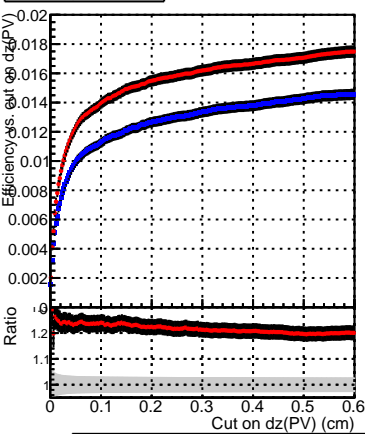

Efficiency vs. dz (PV)

Efficiency (tracking eff factorized out) vs. dz (PV)

SoftQCD\_default  
SoftQCD\_ckfPixelLessStep

Fake rate