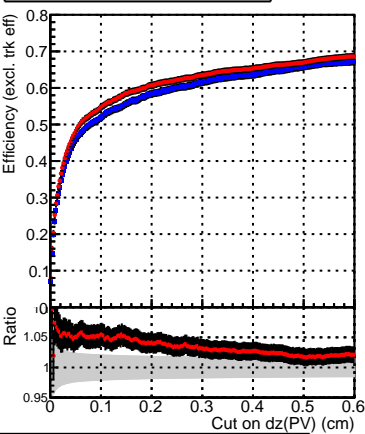

Efficiency vs. dz (PV)

Efficiency (tracking eff factorized out) vs. dz (PV)

SoftQCD\_default  
SoftQCD\_ckfPixelLessStep

Fake rate