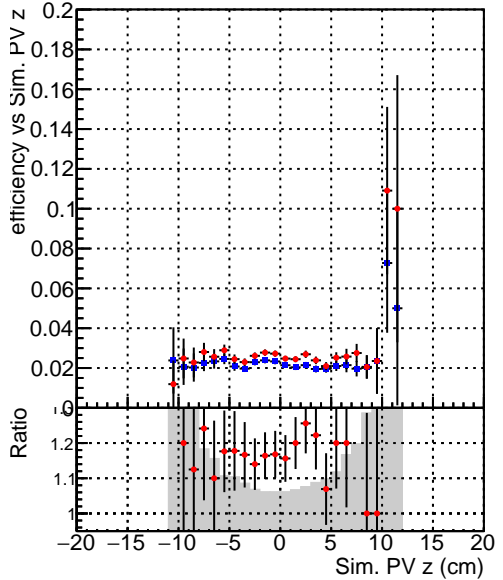

Efficiency vs vertpos**fake+duplicates vs vert r**
Efficiency vs vert z
 — SoftQCD_default (blue squares)
 — SoftQCD_ckfPixelLessStep (red circles)
**Efficiency vs. sim PV z****fake+duplicates vs Sim. PV z**