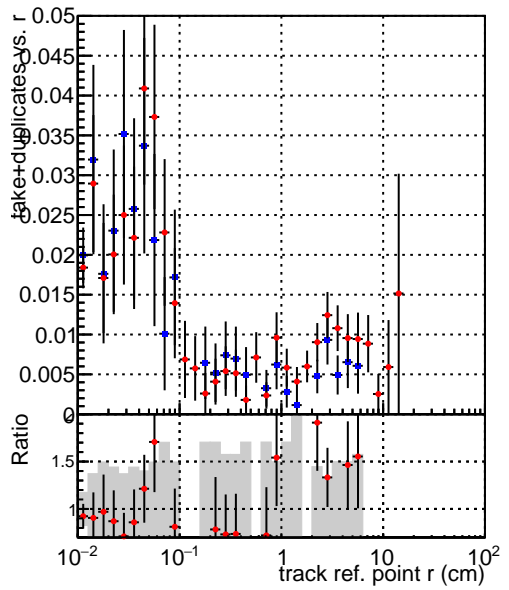

Efficiency vs vertpos**fake+duplicates vs vert r**
Efficiency vs vert z
 — SoftQCD_default (blue squares)
 — SoftQCD_ckfPixelLessStep (red circles)
**Efficiency vs. sim PV z****fake+duplicates vs Sim. PV z**