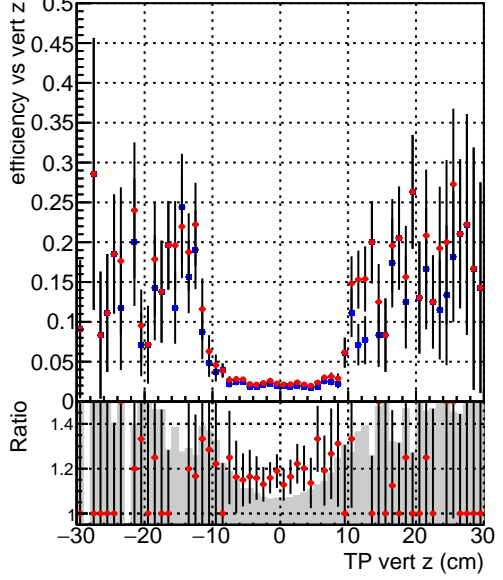

Efficiency vs vertpos**fake+duplicates vs vert r**
Efficiency vs vert z
 — SoftQCD_default (blue squares)
 — SoftQCD_ckfPixelLessStep (red circles)
**Efficiency vs. sim PV z****fake+duplicates vs Sim. PV z**