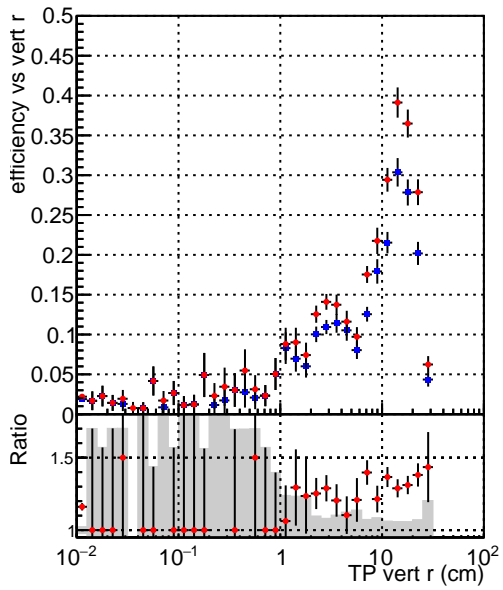

Efficiency vs vertpos**fake+duplicates vs vert r**
Efficiency vs vert z
 — SoftQCD_default (blue squares)
 — SoftQCD_ckfPixelLessStep (red circles)
**Efficiency vs. sim PV z****fake+duplicates vs Sim. PV z**