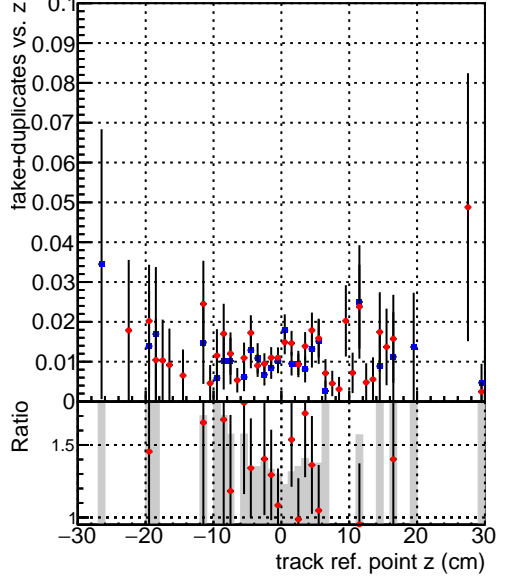

Efficiency vs vertpos**fake+duplicates vs vert r**
Efficiency vs vert z
 — SoftQCD_default (blue squares)
 — SoftQCD_ckfPixelLessStep (red circles)
**Efficiency vs. sim PV z****fake+duplicates vs Sim. PV z**