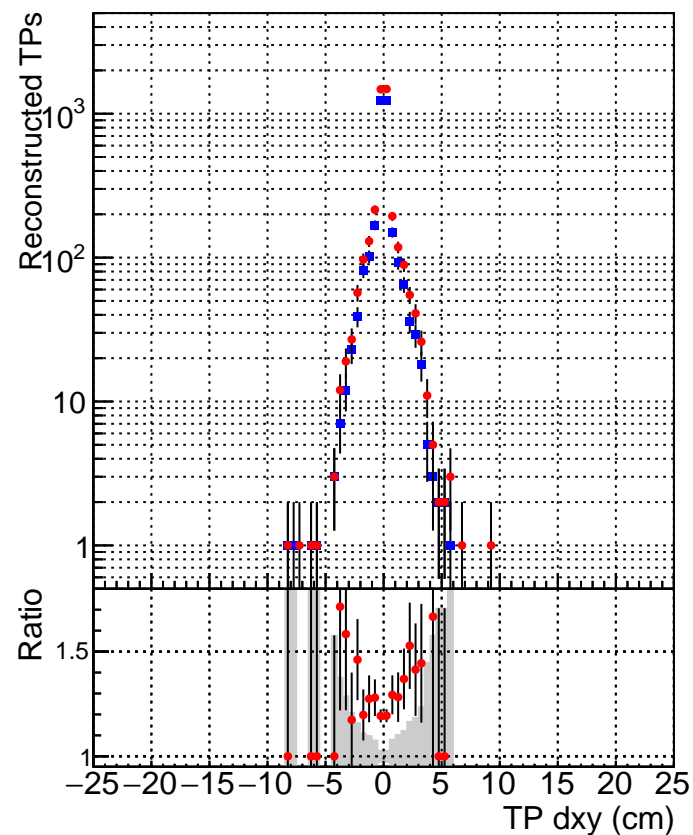

N of simulated tracks vs dxy**N of associated tracks (simToReco) vs dxy****N of simulated track**

- SoftQCD_default
- SoftQCD_ckfPixelLessStep