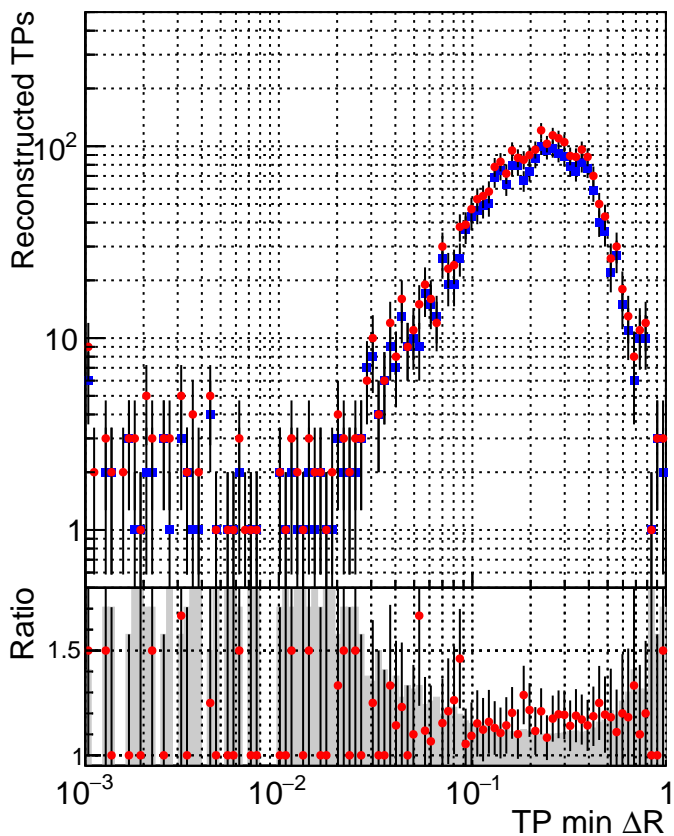

N of simulated tracks vs dR

N of associated tracks (simToReco) vs dR

N of simulated tracks

- SoftQCD_default
- SoftQCD_ckfPixelLessStep