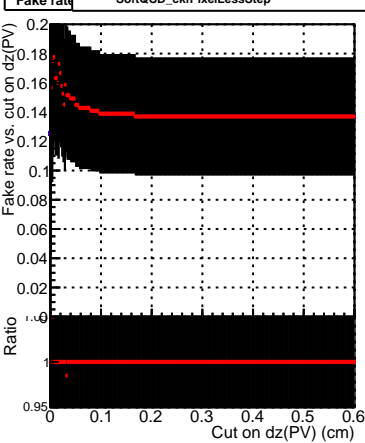

Efficiency vs. dz (PV)

Efficiency (tracking eff factorized out) vs. dz (PV)

Fake rate

Legend:
 - SoftQCD_default (black line with square markers)
 - SoftQCD_ckfPixelLessStep (red line with square markers)