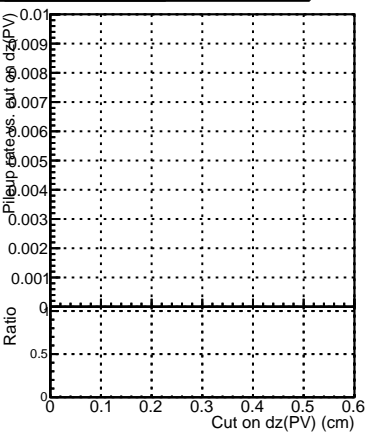

Efficiency vs. dz (PV)

Efficiency (tracking eff factorized out) vs. dz (PV)

Fake rate

Legend:
 - SoftQCD_default (black line with square markers)
 - SoftQCD_ckfPixelLessStep (red line with square markers)