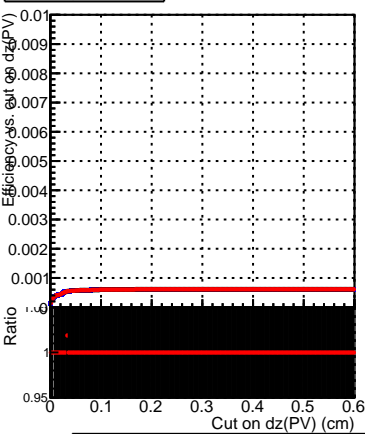

Efficiency vs. dz (PV)

Efficiency (tracking eff factorized out) vs. dz (PV)

Fake rate

Legend:
 - SoftQCD_default (black line with square markers)
 - SoftQCD_ckfPixelLessStep (red line with square markers)