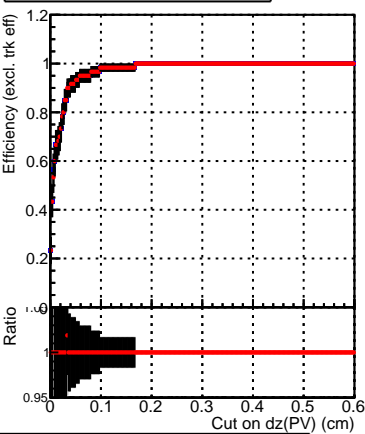

Efficiency vs. dz (PV)

Efficiency (tracking eff factorized out) vs. dz (PV)

Fake rate

Legend:
 - SoftQCD_default (black line with square markers)
 - SoftQCD_ckfPixelLessStep (red line with square markers)