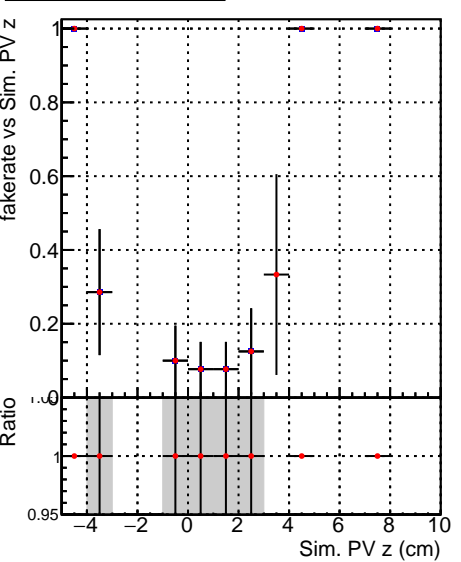

Fake rate vs vertpos**Duplicates Rate vs vertpos****Pileup rate vs vertpos**
Fake rate vs v
 SoftQCD_default
 SoftQCD_ckfPixelLessStep
**Fake rate vs. sim PV z****Duplicates Rate vs sim PV z****Pileup rate vs. sim PV z**