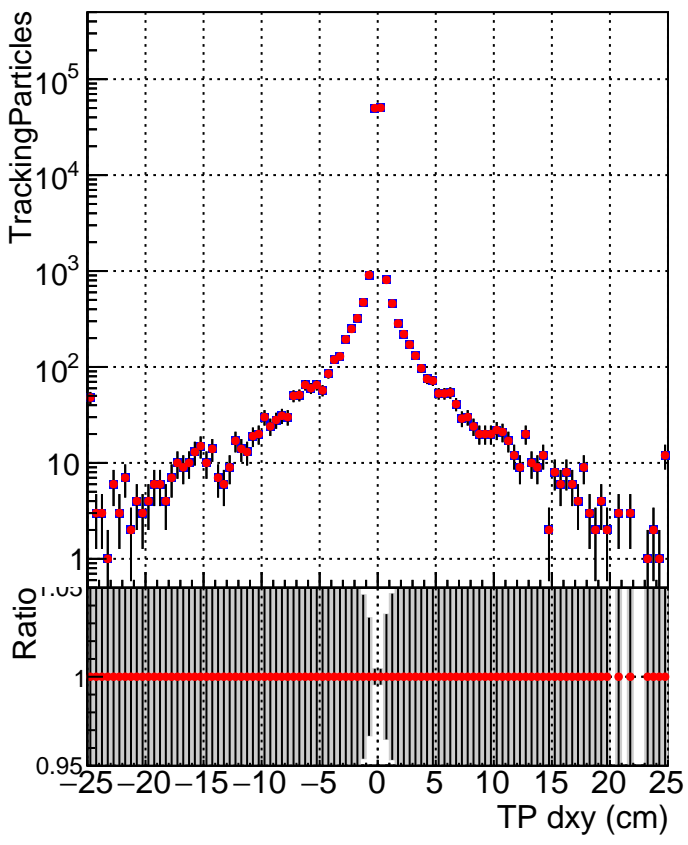

N of simulated tracks vs dxy

N of associated tracks (simToReco) vs dxy

N of simulated track

- SoftQCD_default
- SoftQCD_ckfPixelLessStep