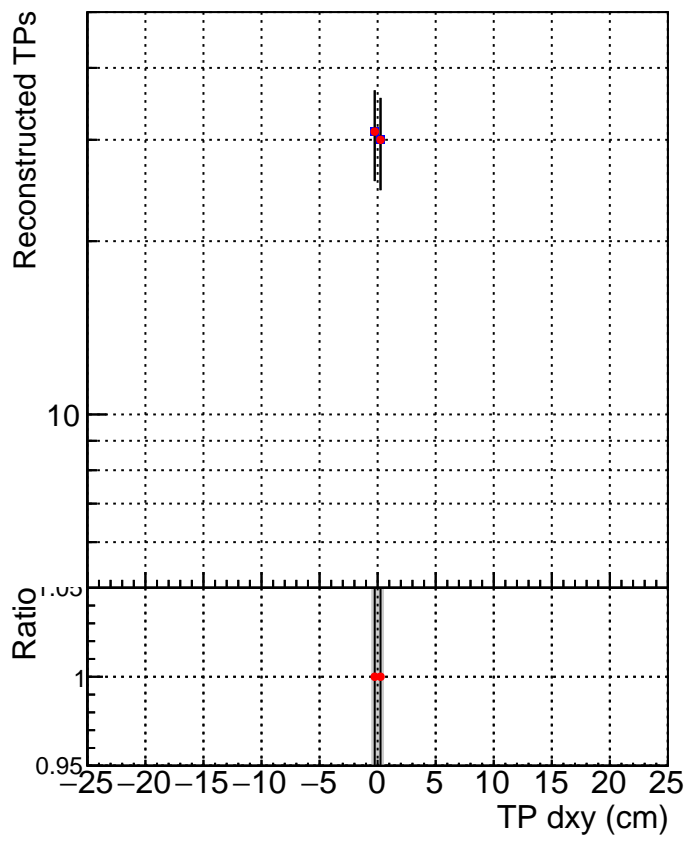

N of simulated tracks vs dxy

N of associated tracks (simToReco) vs dxy

N of simulated track

- SoftQCD_default
- SoftQCD_ckfPixelLessStep