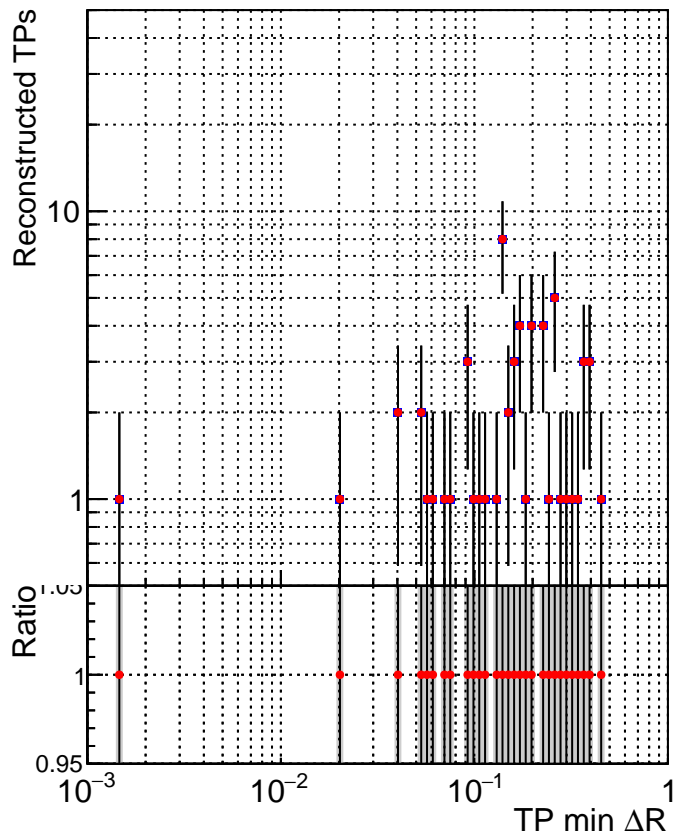

N of simulated tracks vs dR

N of associated tracks (simToReco) vs dR

N of simulated trac

- SoftQCD_default
- SoftQCD_ckfPixelLessStep