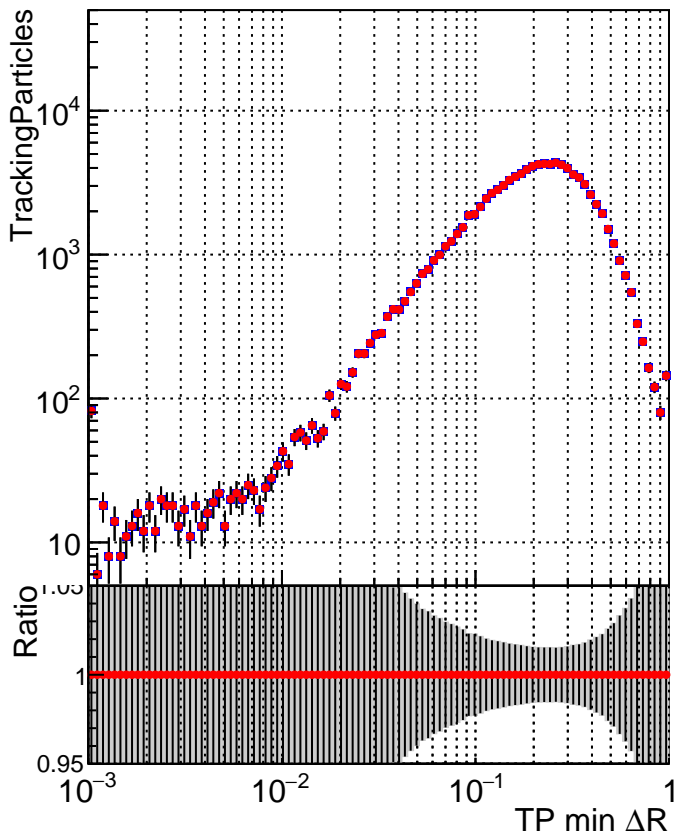

N of simulated tracks vs dR

N of associated tracks (simToReco) vs dR

N of simulated trac

- SoftQCD_default
- SoftQCD_ckfPixelLessStep