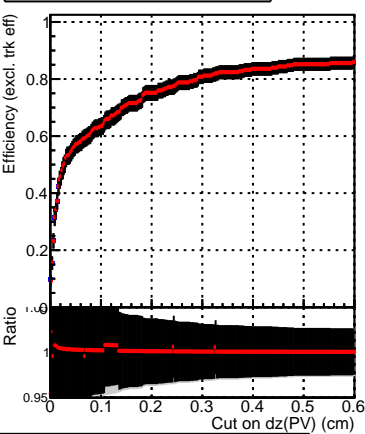

Efficiency vs. dz (PV)

Efficiency (tracking eff factorized out) vs. dz (PV)

Fake rate

■ SoftQCD_default
■ SoftQCD_ckfPixelLessStep