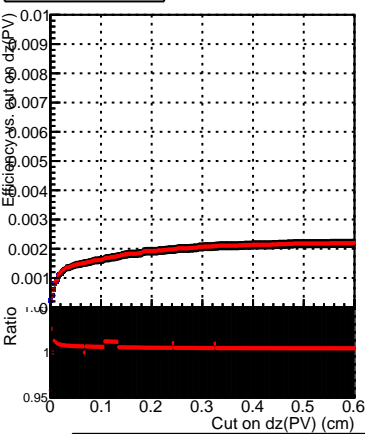

Efficiency vs. dz (PV)

Efficiency (tracking eff factorized out) vs. dz (PV)

Fake rate

■ SoftQCD_default
■ SoftQCD_ckfPixelLessStep