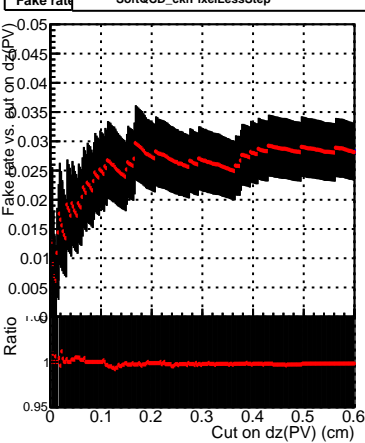

Efficiency vs. dz (PV)

Efficiency (tracking eff factorized out) vs. dz (PV)

Fake rate

■ SoftQCD_default
■ SoftQCD_ckfPixelLessStep