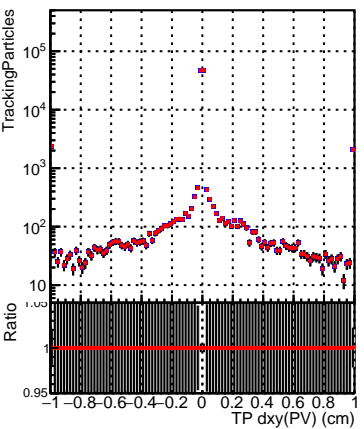

N of simulated tracks vs dxy(PV)**N of associated tracks (simToReco) vs dxy(PV)****N of sim****N of associated tracks (simToReco) vs dz(PV)****N of simulated tracks vs dz(PV)****N of associated tracks (simToReco) vs dz(PV)****N of simulated tracks vs dz(PV)****N of associated tracks (simToReco) vs dz(PV)**

■ SoftQCD_default
■ SoftQCD_ckfPixelLessStep