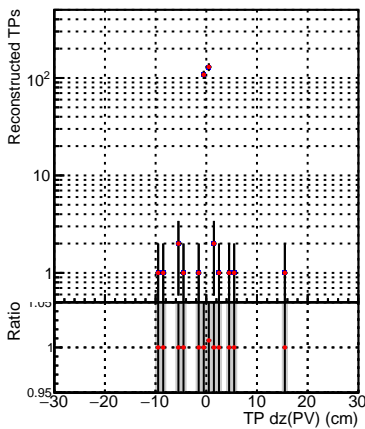

N of simulated tracks vs dxy(PV)**N of associated tracks (simToReco) vs dxy(PV)****N of sim****N of associated tracks (simToReco) vs dz(PV)****N of simulated tracks vs dz(PV)****N of associated tracks (simToReco) vs dz(PV)****N of simulated tracks vs dz(PV)****N of associated tracks (simToReco) vs dz(PV)**

■ SoftQCD_default
■ SoftQCD_ckfPixelLessStep