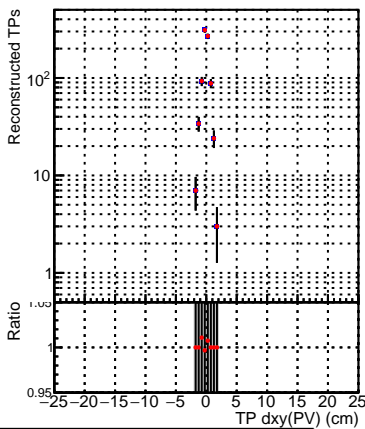

N of simulated tracks vs dxy(PV)**N of associated tracks (simToReco) vs dxy(PV)****N of sim****N of associated tracks (simToReco) vs dz(PV)****N of simulated tracks vs dz(PV)****N of associated tracks (simToReco) vs dz(PV)****N of simulated tracks vs dz(PV)****N of associated tracks (simToReco) vs dz(PV)**

■ SoftQCD_default
■ SoftQCD_ckfPixelLessStep