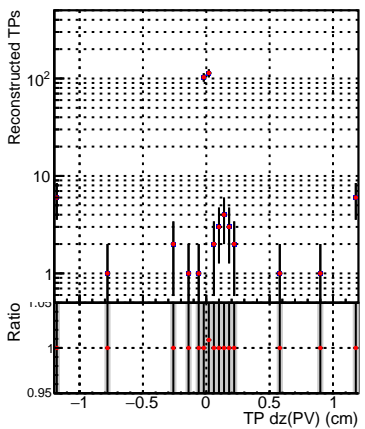

N of simulated tracks vs dxy(PV)**N of associated tracks (simToReco) vs dxy(PV)****N of sim****N of associated tracks (simToReco) vs dz(PV)****N of simulated tracks vs dz(PV)****N of associated tracks (simToReco) vs dz(PV)****N of simulated tracks vs dz(PV)****N of associated tracks (simToReco) vs dz(PV)**

■ SoftQCD_default
■ SoftQCD_ckfPixelLessStep