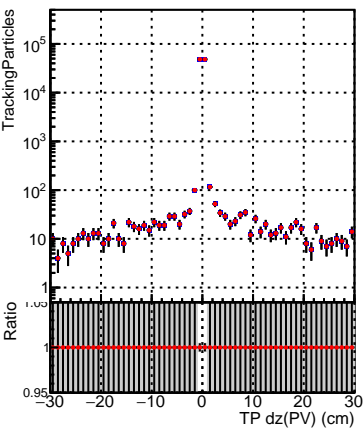

N of simulated tracks vs dxy(PV)**N of associated tracks (simToReco) vs dxy(PV)****N of sim****N of associated tracks (simToReco) vs dz(PV)****N of simulated tracks vs dz(PV)****N of associated tracks (simToReco) vs dz(PV)****N of simulated tracks vs dz(PV)****N of associated tracks (simToReco) vs dz(PV)**

■ SoftQCD_default
■ SoftQCD_ckfPixelLessStep