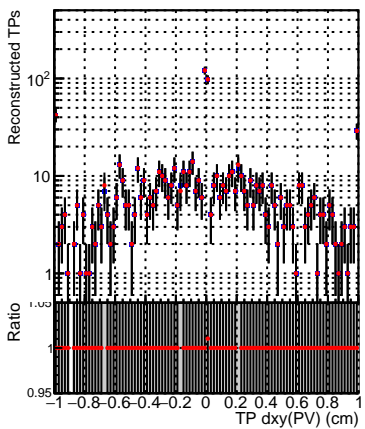

N of simulated tracks vs dxy(PV)**N of associated tracks (simToReco) vs dxy(PV)****N of sim****N of associated tracks (simToReco) vs dz(PV)****N of simulated tracks vs dz(PV)****N of associated tracks (simToReco) vs dz(PV)****N of simulated tracks vs dz(PV)****N of associated tracks (simToReco) vs dz(PV)**

■ SoftQCD_default
■ SoftQCD_ckfPixelLessStep