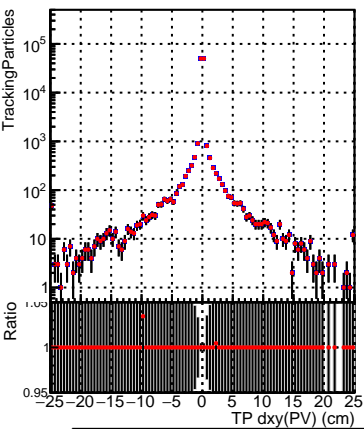

N of simulated tracks vs dxy(PV)**N of associated tracks (simToReco) vs dxy(PV)****N of sim****N of associated tracks (simToReco) vs dz(PV)****N of simulated tracks vs dz(PV)****N of associated tracks (simToReco) vs dz(PV)****N of simulated tracks vs dz(PV)****N of associated tracks (simToReco) vs dz(PV)**

■ SoftQCD_default
■ SoftQCD_ckfPixelLessStep