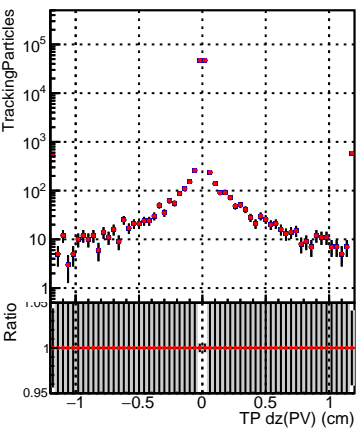

N of simulated tracks vs dxy(PV)**N of associated tracks (simToReco) vs dxy(PV)****N of sim****N of associated tracks (simToReco) vs dz(PV)****N of simulated tracks vs dz(PV)****N of associated tracks (simToReco) vs dz(PV)****N of simulated tracks vs dz(PV)****N of associated tracks (simToReco) vs dz(PV)**

■ SoftQCD_default
■ SoftQCD_ckfPixelLessStep