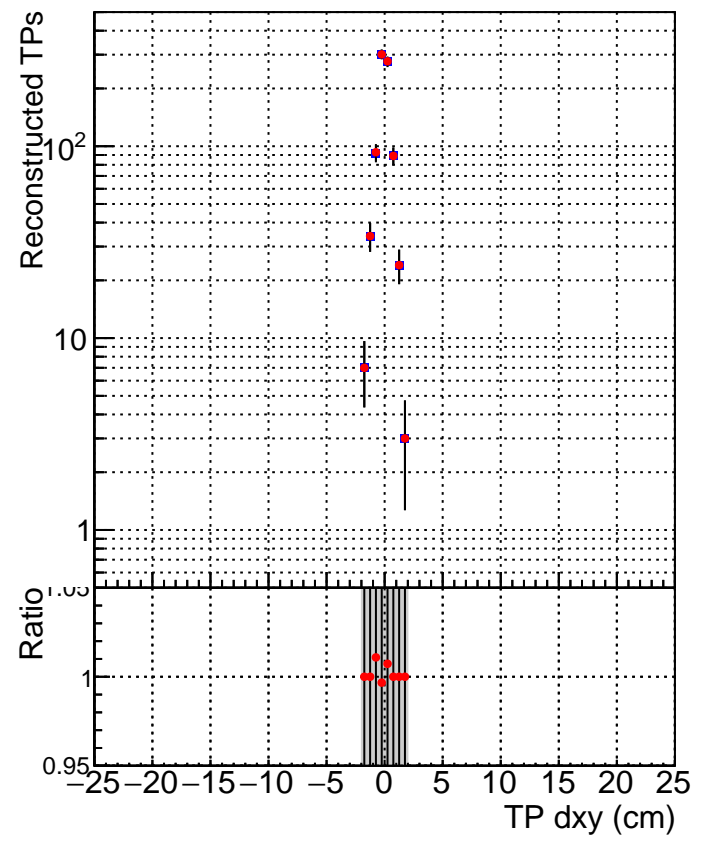

N of simulated tracks vs dxy

N of associated tracks (simToReco) vs dxy

N of simulated track

- SoftQCD_default
- SoftQCD_ckfPixelLessStep

N of associated tracks (simToReco) vs dz