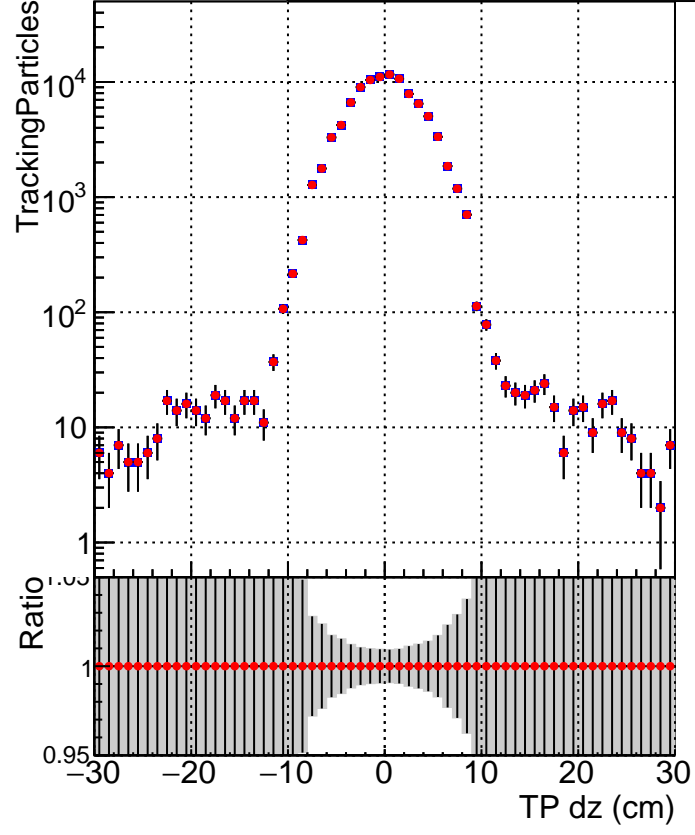

N of simulated tracks vs dxy

N of associated tracks (simToReco) vs dxy

N of simulated track

- SoftQCD_default
- SoftQCD_ckfPixelLessStep

N of associated tracks (simToReco) vs dz