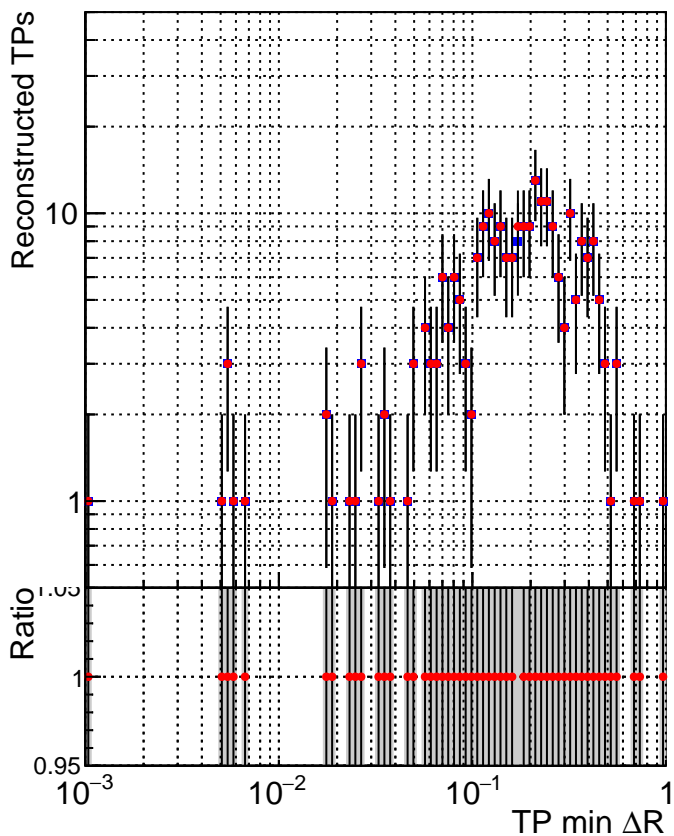

N of simulated tracks vs dR

N of associated tracks (simToReco) vs dR

N of simulated tracks

- SoftQCD_default
- SoftQCD_ckfPixelLessStep