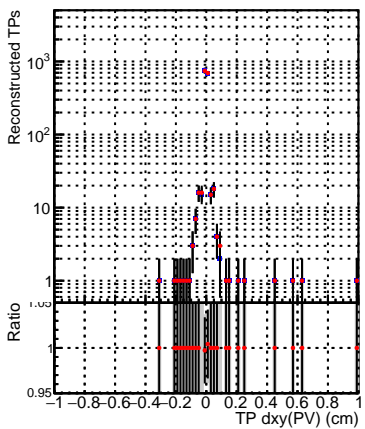

N of simulated tracks vs dxy(PV)

N of associated tracks (simToReco) vs dxy(PV)

N of simulated tracks vs dxy(PV)

N of associated tracks (simToReco) vs dxy(PV)

N of simulated tracks vs dz(PV)

N of associated tracks (simToReco) vs dz(PV)

N of simulated tracks vs dz(PV)

N of associated tracks (simToReco) vs dz(PV)

—●— SoftQCD_default
—●— SoftQCD_ckfPixelLessStep

█ N of sim
█ N of reco