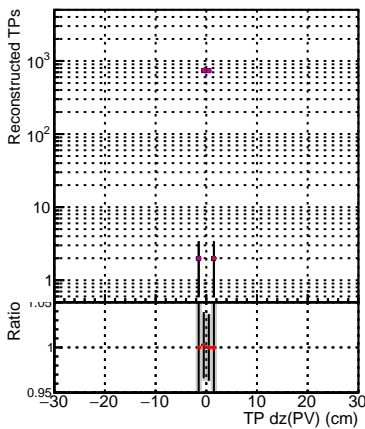

N of simulated tracks vs dxy(PV)

N of associated tracks (simToReco) vs dxy(PV)

N of simulated tracks vs dxy(PV)

N of associated tracks (simToReco) vs dxy(PV)

N of simulated tracks vs dz(PV)

N of associated tracks (simToReco) vs dz(PV)

N of simulated tracks vs dz(PV)

N of associated tracks (simToReco) vs dz(PV)

—●— SoftQCD_default
—●— SoftQCD_ckfPixelLessStep

█ N of sim
█ N of reco