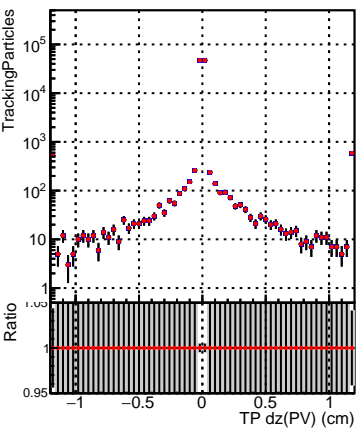

N of simulated tracks vs dxy(PV)

N of associated tracks (simToReco) vs dxy(PV)

N of simulated tracks vs dxy(PV)

N of associated tracks (simToReco) vs dxy(PV)

N of simulated tracks vs dz(PV)

N of associated tracks (simToReco) vs dz(PV)

N of simulated tracks vs dz(PV)

N of associated tracks (simToReco) vs dz(PV)

—●— SoftQCD_default
—●— SoftQCD_ckfPixelLessStep

█ N of sim
█ N of reco