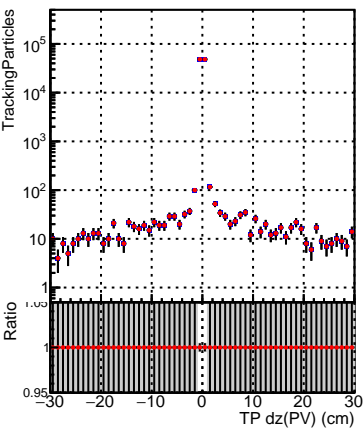

N of simulated tracks vs dxy(PV)

N of associated tracks (simToReco) vs dxy(PV)

N of simulated tracks vs dxy(PV)

N of associated tracks (simToReco) vs dxy(PV)

N of simulated tracks vs dz(PV)

N of associated tracks (simToReco) vs dz(PV)

N of simulated tracks vs dz(PV)

N of associated tracks (simToReco) vs dz(PV)

—●— SoftQCD_default
—●— SoftQCD_ckfPixelLessStep

█ N of sim
█ N of reco