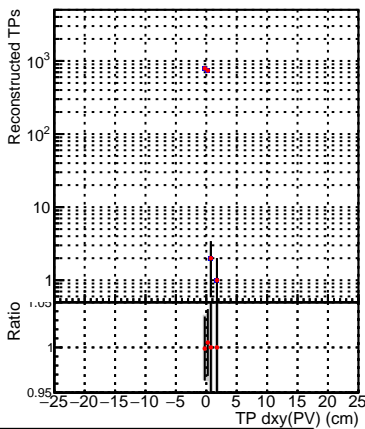

N of simulated tracks vs dxy(PV)

N of associated tracks (simToReco) vs dxy(PV)

N of simulated tracks vs dxy(PV)

N of associated tracks (simToReco) vs dxy(PV)

N of simulated tracks vs dz(PV)

N of associated tracks (simToReco) vs dz(PV)

N of simulated tracks vs dz(PV)

N of associated tracks (simToReco) vs dz(PV)

—●— SoftQCD_default
—●— SoftQCD_ckfPixelLessStep

█ N of sim
█ N of reco