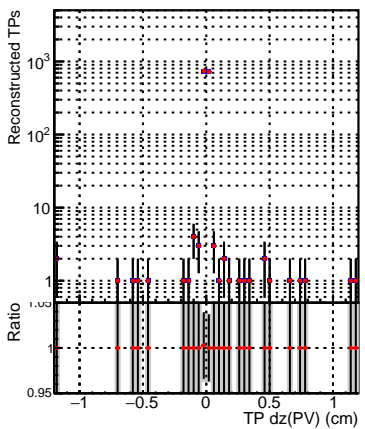

N of simulated tracks vs dxy(PV)

N of associated tracks (simToReco) vs dxy(PV)

N of simulated tracks vs dxy(PV)

N of associated tracks (simToReco) vs dxy(PV)

N of simulated tracks vs dz(PV)

N of associated tracks (simToReco) vs dz(PV)

N of simulated tracks vs dz(PV)

N of associated tracks (simToReco) vs dz(PV)

—●— SoftQCD_default
—●— SoftQCD_ckfPixelLessStep

█ N of sim
█ N of reco