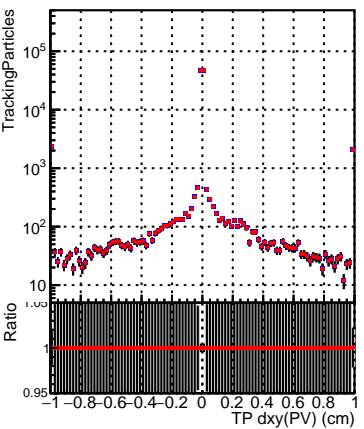

N of simulated tracks vs dxy(PV)

N of associated tracks (simToReco) vs dxy(PV)

N of simulated tracks vs dxy(PV)

N of associated tracks (simToReco) vs dxy(PV)

N of simulated tracks vs dz(PV)

N of associated tracks (simToReco) vs dz(PV)

N of simulated tracks vs dz(PV)

N of associated tracks (simToReco) vs dz(PV)

—●— SoftQCD_default
—●— SoftQCD_ckfPixelLessStep

█ N of sim
█ N of reco