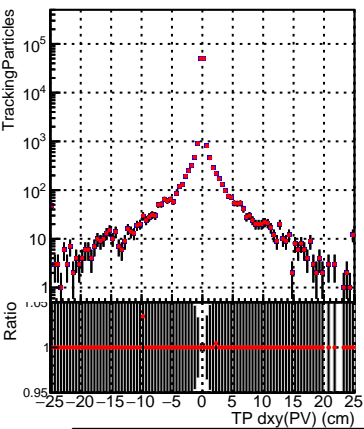

N of simulated tracks vs dxy(PV)

N of associated tracks (simToReco) vs dxy(PV)

N of simulated tracks vs dxy(PV)

N of associated tracks (simToReco) vs dxy(PV)

N of simulated tracks vs dz(PV)

N of associated tracks (simToReco) vs dz(PV)

N of simulated tracks vs dz(PV)

N of associated tracks (simToReco) vs dz(PV)

—●— SoftQCD_default
—●— SoftQCD_ckfPixelLessStep

█ N of sim
█ N of reco