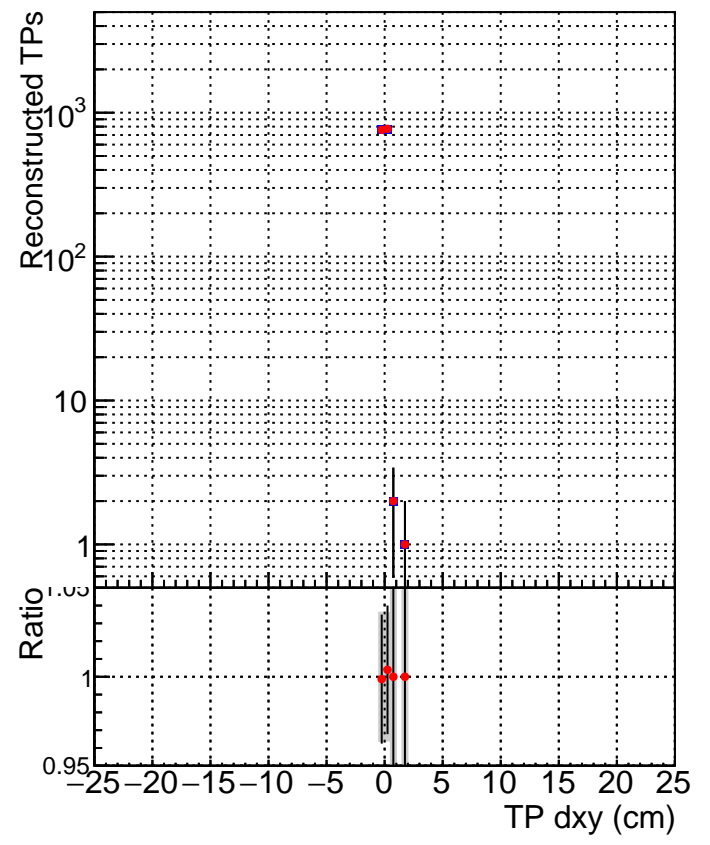

N of simulated tracks vs dxy

N of associated tracks (simToReco) vs dxy

N of simulated track

- SoftQCD_default
- SoftQCD_ckfPixelLessStep