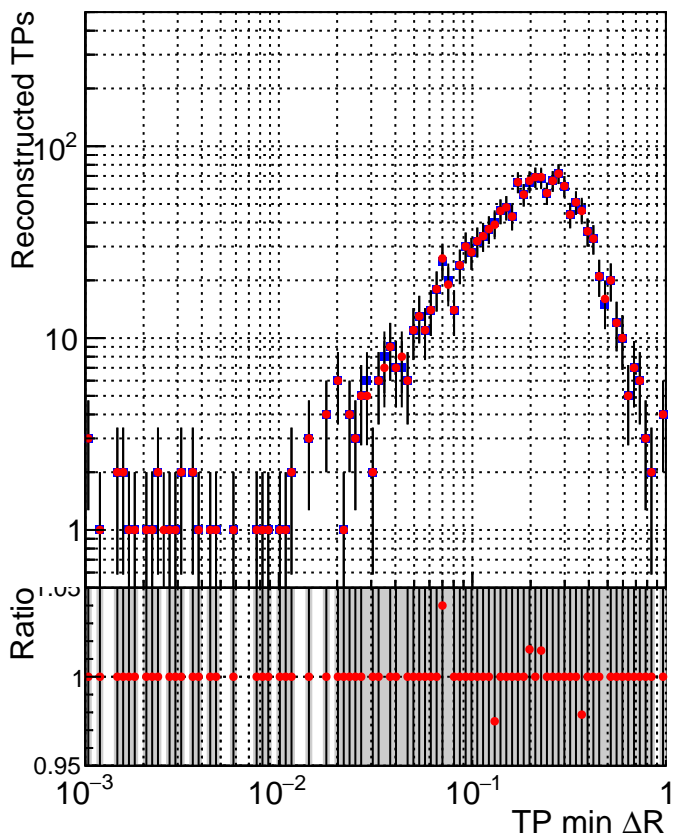

N of simulated tracks vs dR

N of associated tracks (simToReco) vs dR

N of simulated tracks

- SoftQCD_default
- SoftQCD_ckfPixelLessStep