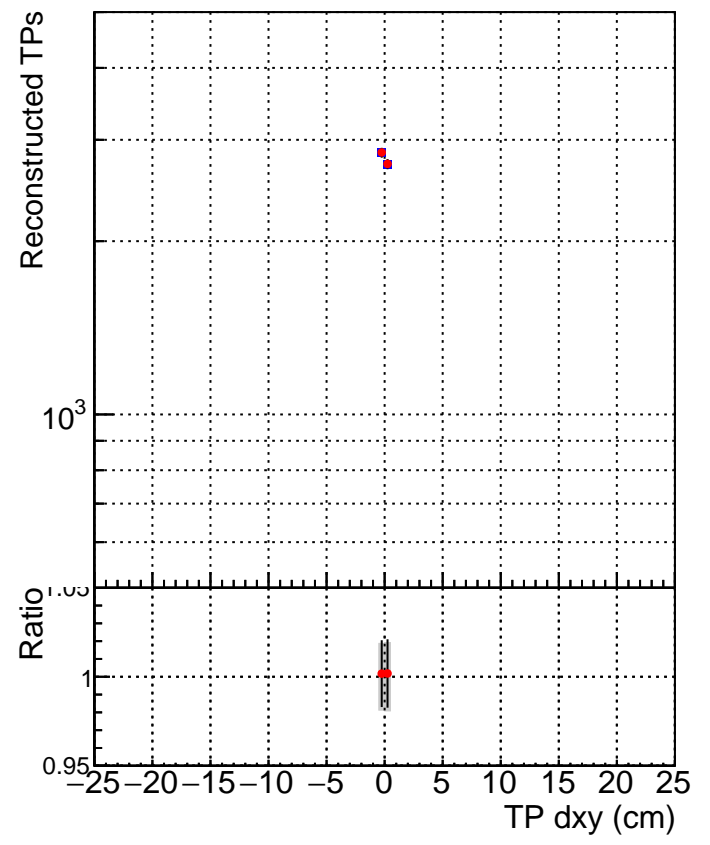

N of simulated tracks vs dxy

N of associated tracks (simToReco) vs dxy

N of simulated track

- SoftQCD_default
- SoftQCD_ckfPixelLessStep