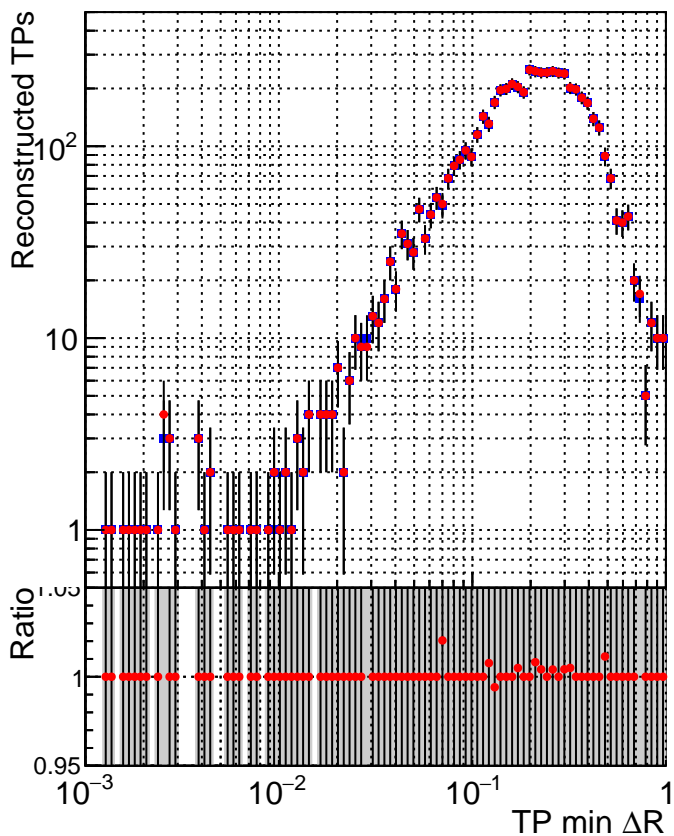

N of simulated tracks vs dR

N of associated tracks (simToReco) vs dR

N of simulated tracks

- SoftQCD_default
- SoftQCD_ckfPixelLessStep