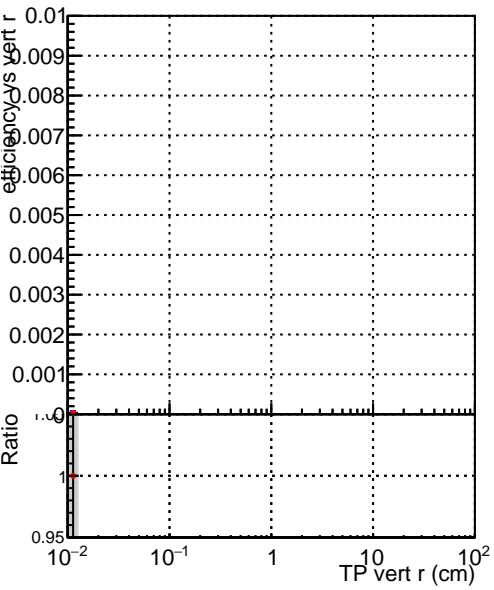

Efficiency vs vertpos

fake+duplicates vs vert r

Efficiency vs vert z
■ SoftQCD_default
● SoftQCD_ckfPixelLessStep

Efficiency vs. sim PV z

fake+duplicates vs Sim. PV z