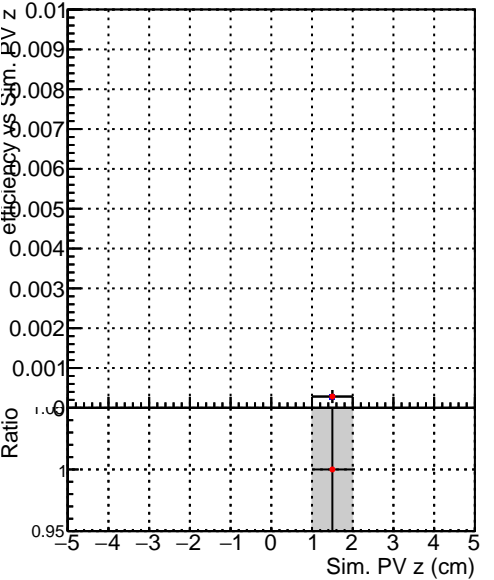

Efficiency vs vertpos

fake+duplicates vs vert r

Efficiency vs vert z
■ SoftQCD_default
● SoftQCD_ckfPixelLessStep

Efficiency vs. sim PV z

fake+duplicates vs Sim. PV z