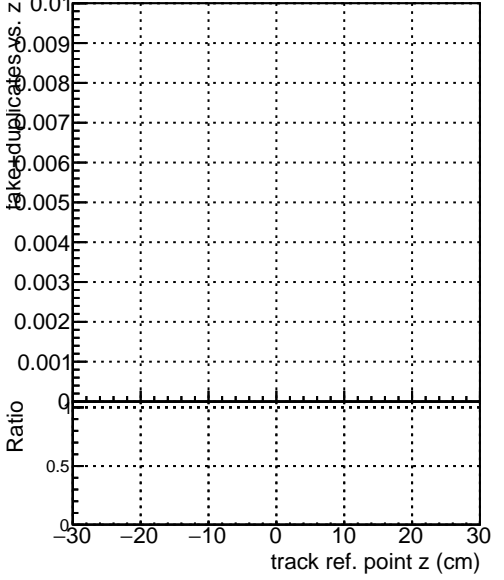

Efficiency vs vertpos

fake+duplicates vs vert r

Efficiency vs vert z
■ SoftQCD_default
● SoftQCD_ckfPixelLessStep

Efficiency vs. sim PV z

fake+duplicates vs Sim. PV z