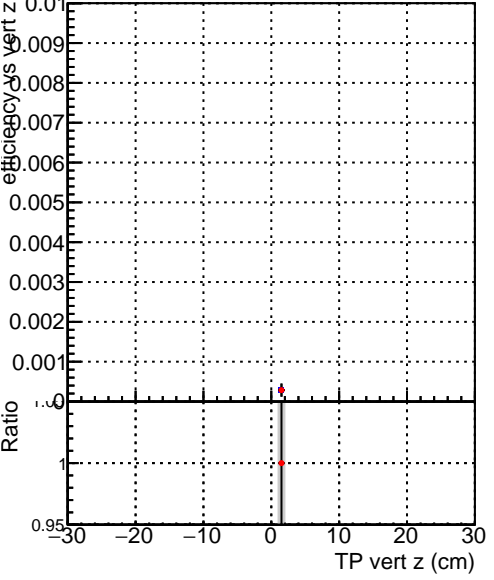

Efficiency vs vertpos

fake+duplicates vs vert r

Efficiency vs vert z
■ SoftQCD_default
● SoftQCD_ckfPixelLessStep

Efficiency vs. sim PV z

fake+duplicates vs Sim. PV z