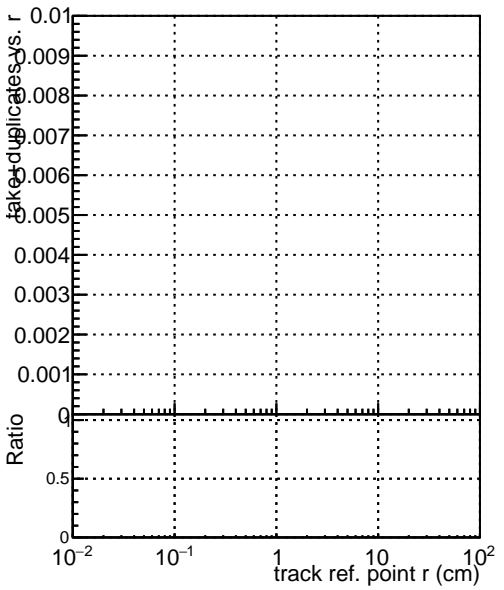

Efficiency vs vertpos

fake+duplicates vs vert r

Efficiency vs vert z
■ SoftQCD_default
● SoftQCD_ckfPixelLessStep

Efficiency vs. sim PV z

fake+duplicates vs Sim. PV z