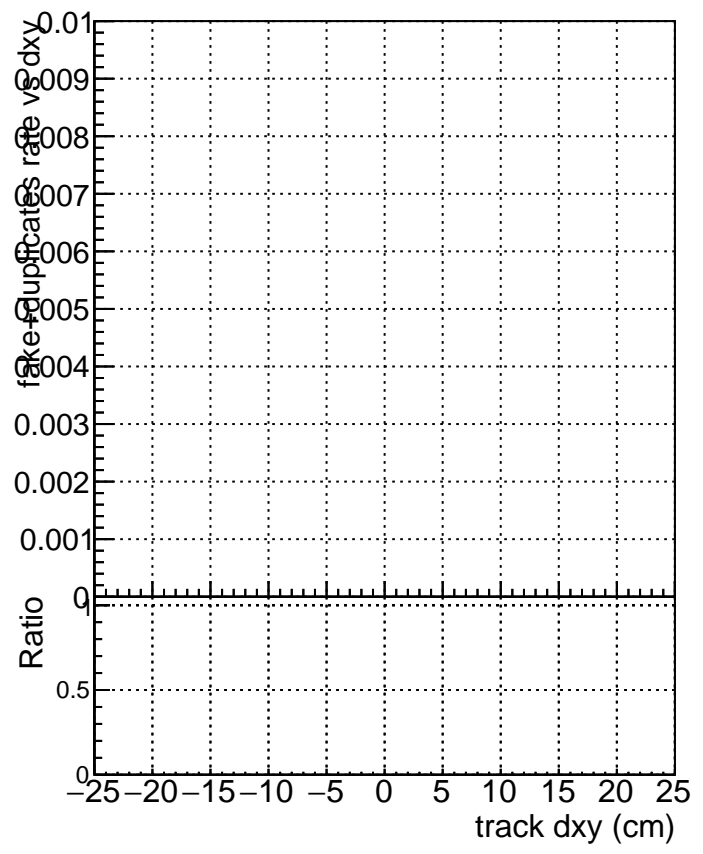

Efficiency vs Dxy

fake+duplicates vs dxy

Efficiency vs Dz

—■— SoftQCD_default
—●— SoftQCD_ckfPixelLessStep

fake+duplicates vs dz