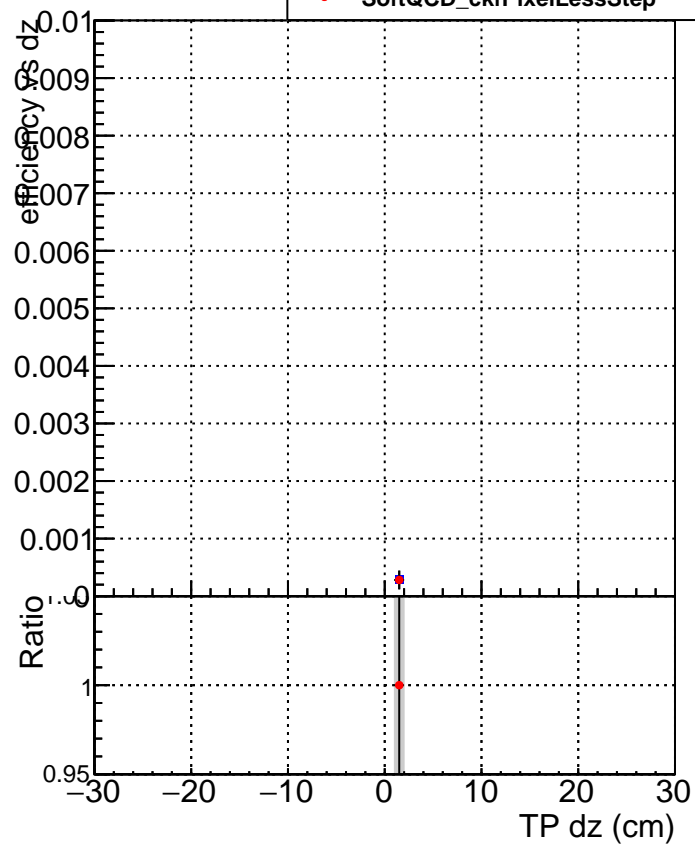

Efficiency vs Dxy

fake+duplicates vs dxy

Efficiency vs Dz

—■— SoftQCD_default
—●— SoftQCD_ckfPixelLessStep

fake+duplicates vs dz