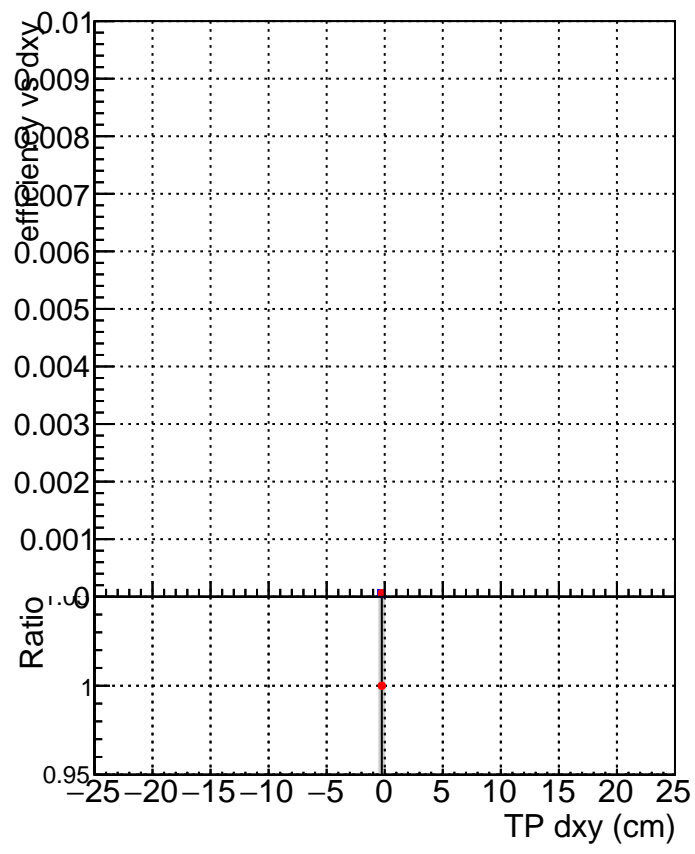

Efficiency vs Dxy

fake+duplicates vs dxy

Efficiency vs Dz

—■— SoftQCD_default
—●— SoftQCD_ckfPixelLessStep

fake+duplicates vs dz