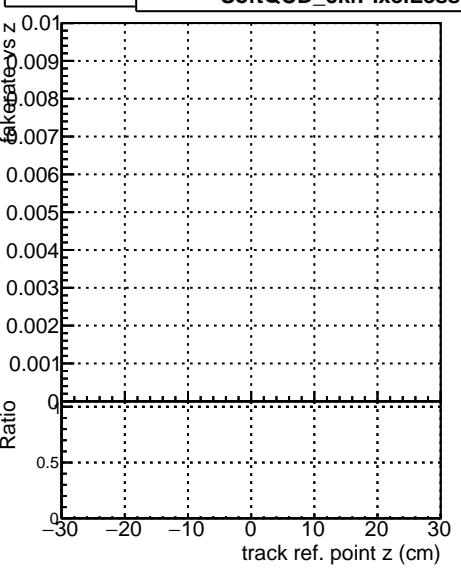

Fake rate vs vertpos**Duplicates Rate vs vertpos****Pileup rate vs vertpos****Fake rate vs v****Duplicates Rate vs v****Pileup rate vs v****Fake rate vs. sim PV z****Duplicates Rate vs sim PV z****Pileup rate vs. sim PV z**

—•— **SoftQCD_default**
—•— **SoftQCD_ckfPixelLessStep**