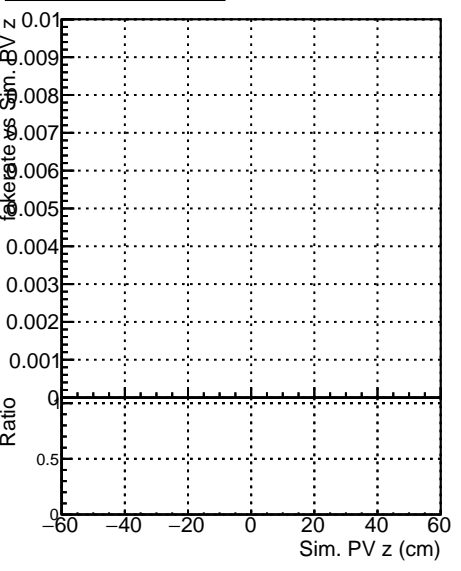

Fake rate vs vertpos**Duplicates Rate vs vertpos****Pileup rate vs vertpos****Fake rate vs v****Duplicates Rate vs v****Pileup rate vs v****Fake rate vs. sim PV z****Duplicates Rate vs sim PV z****Pileup rate vs. sim PV z**

—•— **SoftQCD_default**
—•— **SoftQCD_ckfPixelLessStep**