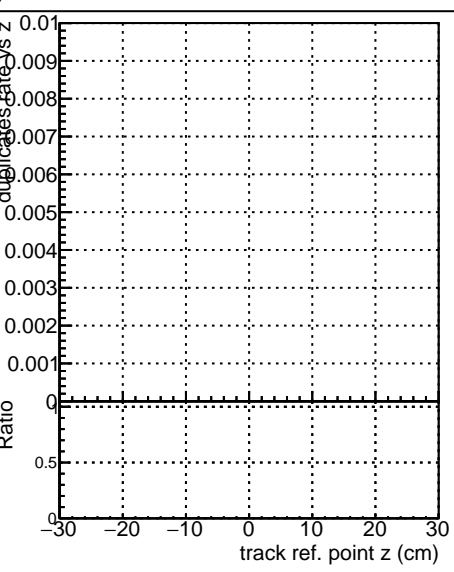

Fake rate vs vertpos**Duplicates Rate vs vertpos****Pileup rate vs vertpos****Fake rate vs v****Duplicates Rate vs v****Pileup rate vs v****Fake rate vs. sim PV z****Duplicates Rate vs sim PV z****Pileup rate vs. sim PV z**

—•— **SoftQCD_default**
—•— **SoftQCD_ckfPixelLessStep**