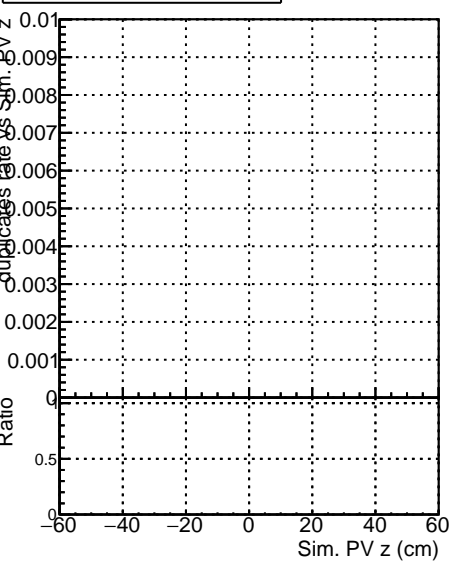

Fake rate vs vertpos**Duplicates Rate vs vertpos****Pileup rate vs vertpos****Fake rate vs v****Duplicates Rate vs v****Pileup rate vs v****Fake rate vs. sim PV z****Duplicates Rate vs sim PV z****Pileup rate vs. sim PV z**

—•— **SoftQCD_default**
—•— **SoftQCD_ckfPixelLessStep**