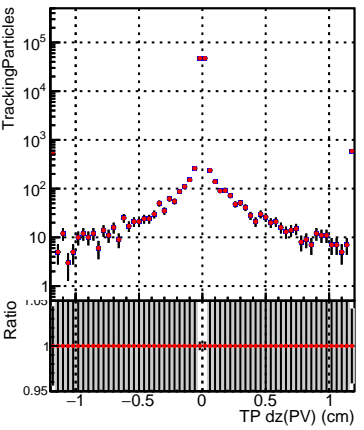

N of simulated tracks vs dxy(PV)

N of associated tracks (simToReco) vs dxy(PV)

N of sim SoftQCD_ckfPixelLessStep

N of simulated tracks vs dz(PV)

N of associated tracks (simToReco) vs dz(PV)

N of simulated tracks vs dz(PV)

N of associated tracks (simToReco) vs dz(PV)