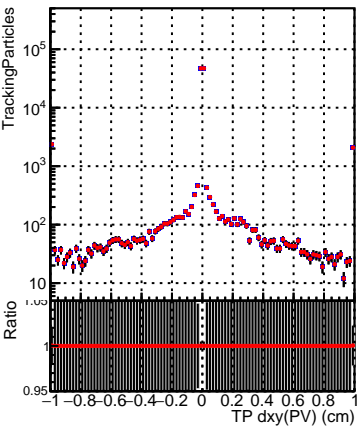

N of simulated tracks vs dxy(PV)

N of associated tracks (simToReco) vs dxy(PV)

N of sim SoftQCD_ckfPixelLessStep

N of simulated tracks vs dz(PV)

N of associated tracks (simToReco) vs dz(PV)

N of simulated tracks vs dz(PV)

N of associated tracks (simToReco) vs dz(PV)