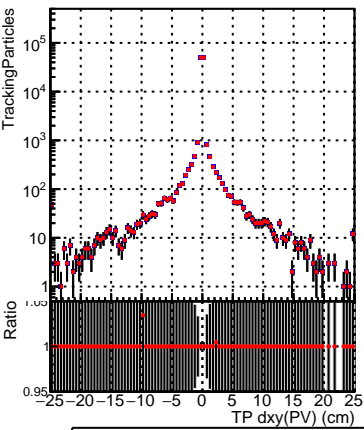

N of simulated tracks vs dxy(PV)

N of associated tracks (simToReco) vs dxy(PV)

N of sim SoftQCD_ckfPixelLessStep

N of simulated tracks vs dz(PV)

N of associated tracks (simToReco) vs dz(PV)

N of simulated tracks vs dz(PV)

N of associated tracks (simToReco) vs dz(PV)