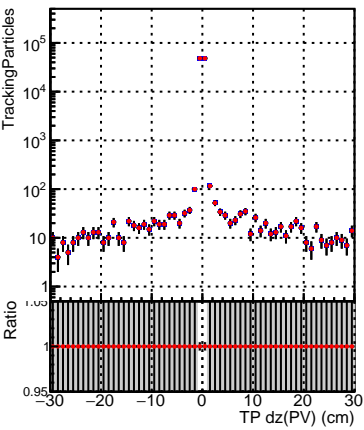

N of simulated tracks vs dxy(PV)

N of associated tracks (simToReco) vs dxy(PV)

N of sim SoftQCD_ckfPixelLessStep

N of simulated tracks vs dz(PV)

N of associated tracks (simToReco) vs dz(PV)

N of simulated tracks vs dz(PV)

N of associated tracks (simToReco) vs dz(PV)