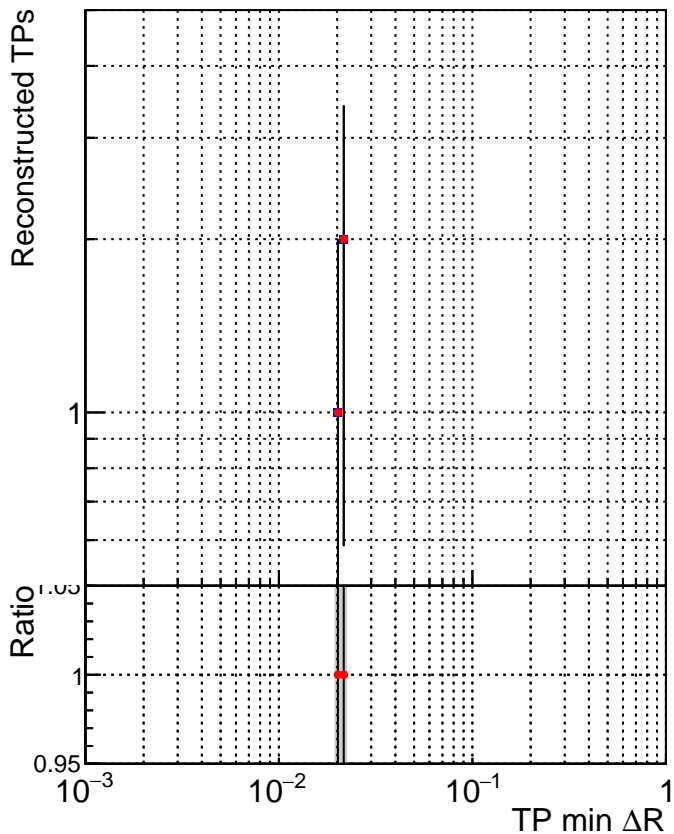

N of simulated tracks vs dR

N of associated tracks (simToReco) vs dR

N of simulated tracks

- SoftQCD_default
- SoftQCD_ckfPixelLessStep