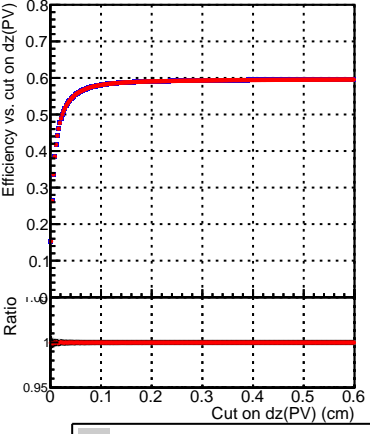

Efficiency vs. dz (PV)

Efficiency (tracking eff factorized out) vs. dz (PV)

SoftQCD_default
 SoftQCD_ckfPixelLessStep

Fake rate