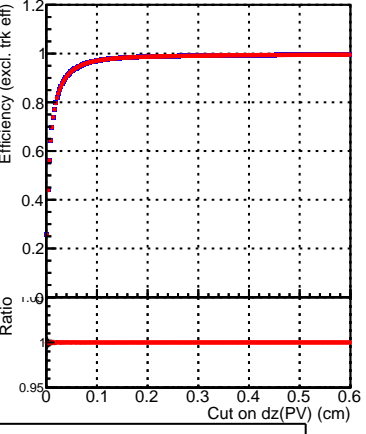

Efficiency vs. dz (PV)

Efficiency (tracking eff factorized out) vs. dz (PV)

SoftQCD_default
 SoftQCD_ckfPixelLessStep

Fake rate