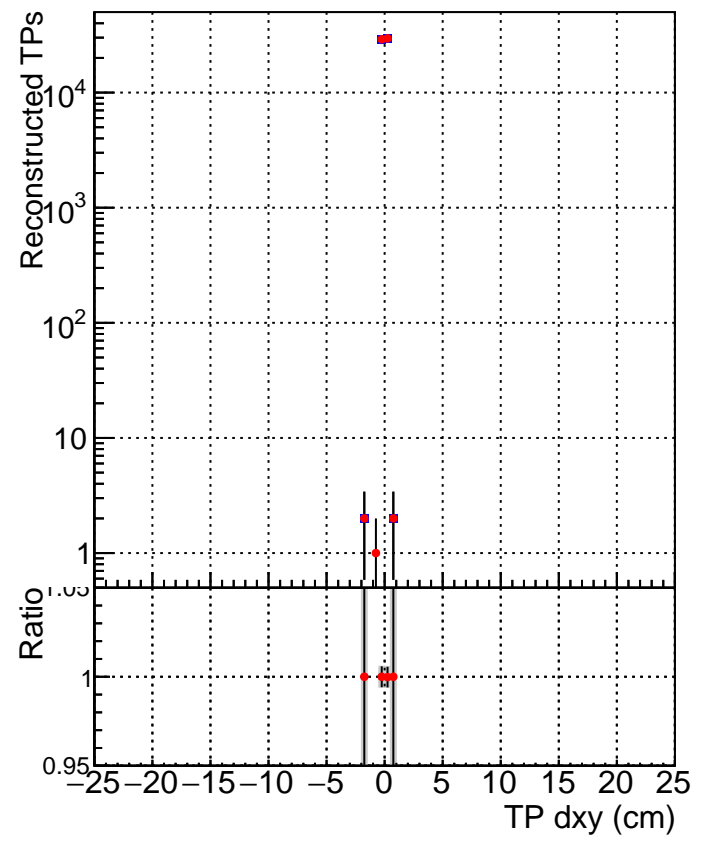

N of simulated tracks vs dxy

N of associated tracks (simToReco) vs dxy

N of simulated track

- SoftQCD_default
- SoftQCD_ckfPixelLessStep