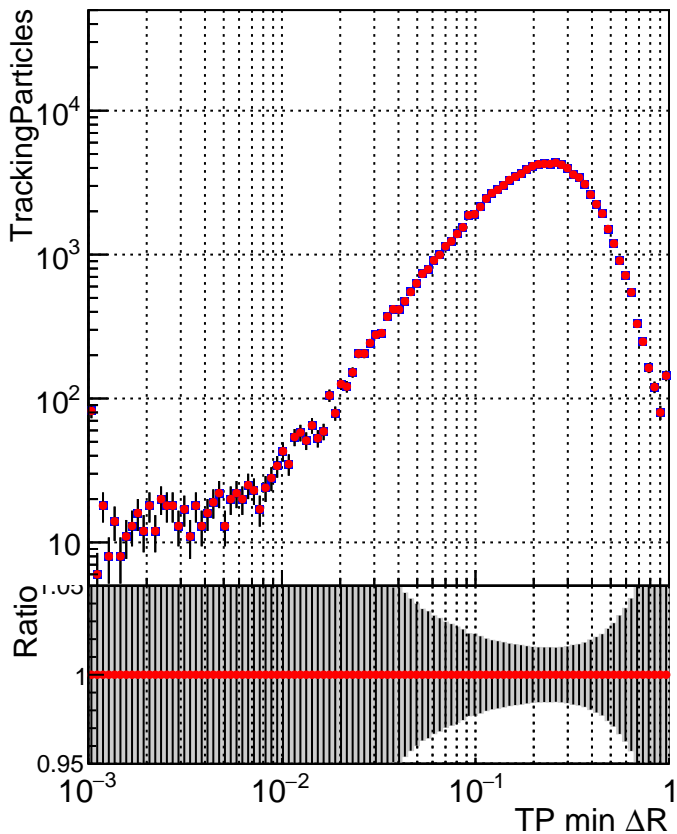

N of simulated tracks vs dR

N of associated tracks (simToReco) vs dR

N of simulated tracks

- SoftQCD_default
- SoftQCD_ckfPixelLessStep