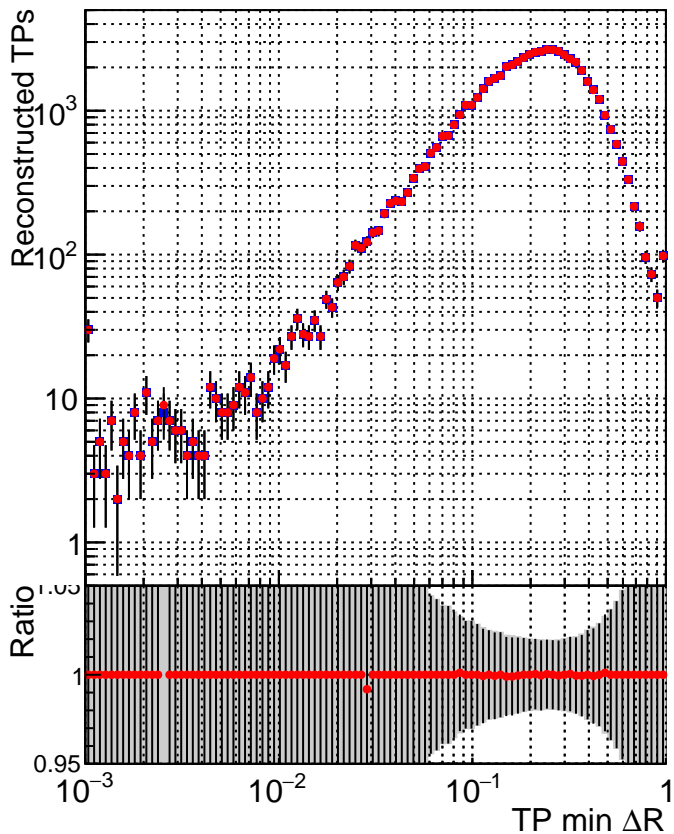

N of simulated tracks vs dR

N of associated tracks (simToReco) vs dR

N of simulated tracks

- SoftQCD_default
- SoftQCD_ckfPixelLessStep