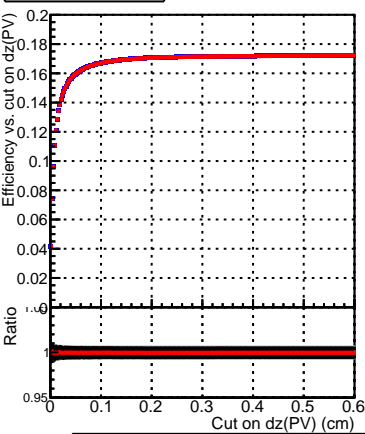

Efficiency vs. dz (PV)

Efficiency (tracking eff factorized out) vs. dz (PV)

Fake rate

Legend: SoftQCD\_default (black line with square markers), SoftQCD\_ckfPixelLessStep (red line with triangle markers)