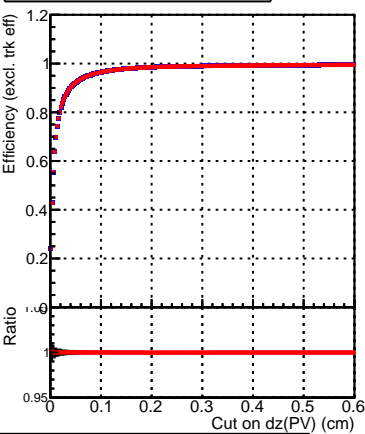

Efficiency vs. dz (PV)

Efficiency (tracking eff factorized out) vs. dz (PV)

Fake rate

Legend: SoftQCD\_default (black line with square markers), SoftQCD\_ckfPixelLessStep (red line with triangle markers)