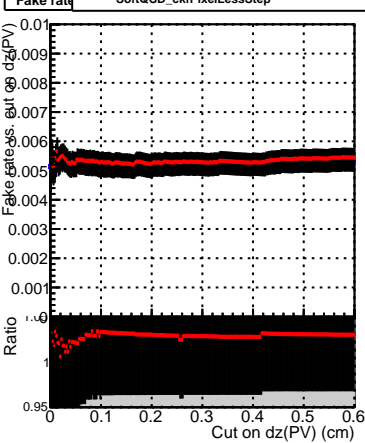

Efficiency vs. dz (PV)

Efficiency (tracking eff factorized out) vs. dz (PV)

Fake rate

Legend: SoftQCD\_default (black line with square markers), SoftQCD\_ckfPixelLessStep (red line with triangle markers)