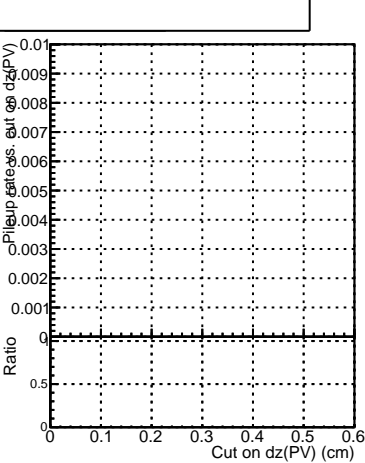

Efficiency vs. dz (PV)

Efficiency (tracking eff factorized out) vs. dz (PV)

Fake rate

Legend: SoftQCD\_default (black line with square markers), SoftQCD\_ckfPixelLessStep (red line with triangle markers)