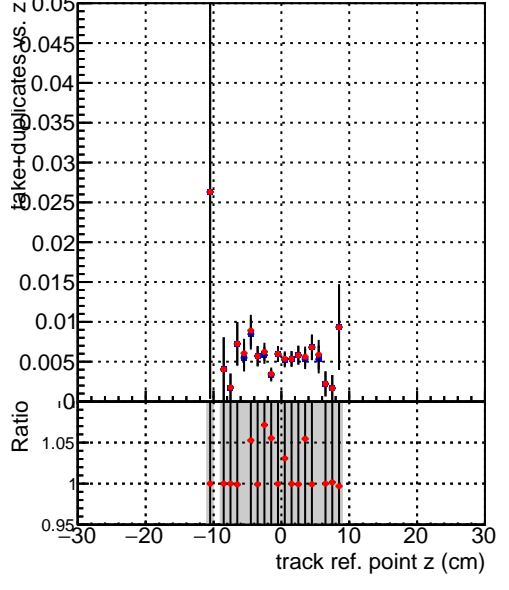

Efficiency vs vertpos**fake+duplicates vs vert r****Efficiency vs. sim PV z****fake+duplicates vs Sim. PV z****Efficiency vs. sim PV z****fake+duplicates vs Sim. PV z**

Legend for Efficiency vs. sim PV z plots:

- SoftQCD_default (Blue line)
- SoftQCD_ckfPixelLessStep (Red line)