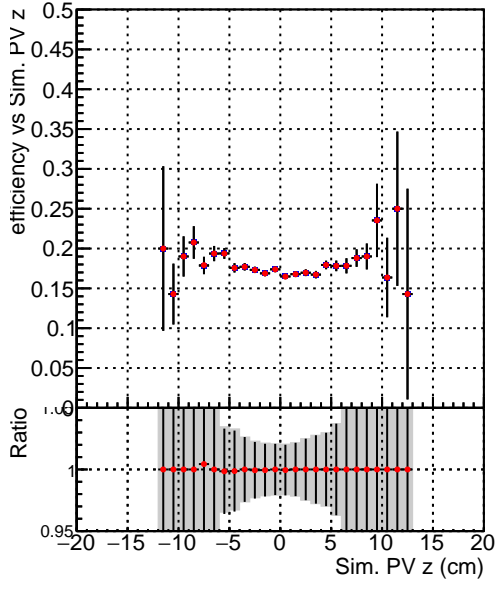

Efficiency vs vertpos**fake+duplicates vs vert r****Efficiency vs. sim PV z****fake+duplicates vs Sim. PV z****Efficiency vs. sim PV z****fake+duplicates vs Sim. PV z**

Legend for Efficiency vs. sim PV z plots:

- SoftQCD_default (Blue line)
- SoftQCD_ckfPixelLessStep (Red line)