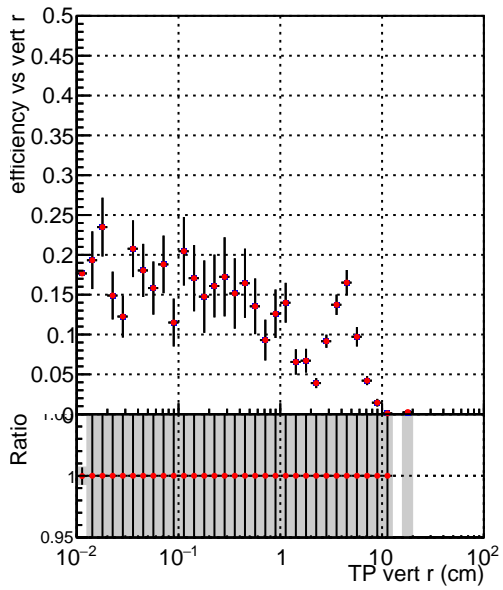

Efficiency vs vertpos**fake+duplicates vs vert r****Efficiency vs. sim PV z****fake+duplicates vs Sim. PV z****Efficiency vs. sim PV z****fake+duplicates vs Sim. PV z**

Legend for Efficiency vs. sim PV z plots:

- SoftQCD_default (Blue line)
- SoftQCD_ckfPixelLessStep (Red line)