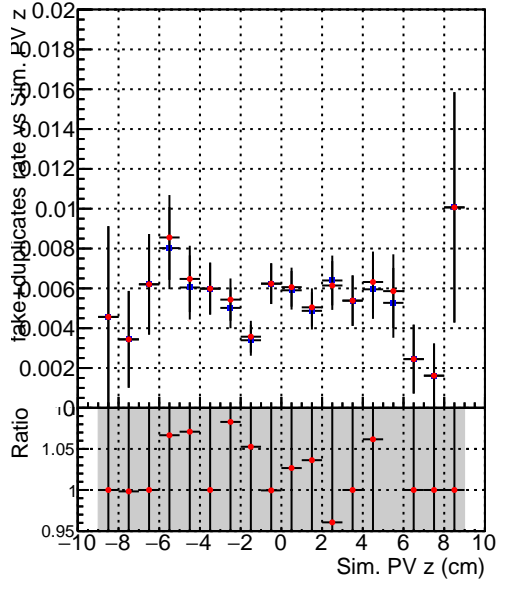

Efficiency vs vertpos**fake+duplicates vs vert r****Efficiency vs. sim PV z****fake+duplicates vs Sim. PV z****Efficiency vs. sim PV z****fake+duplicates vs Sim. PV z**

Legend for Efficiency vs. sim PV z plots:

- SoftQCD_default (Blue line)
- SoftQCD_ckfPixelLessStep (Red line)