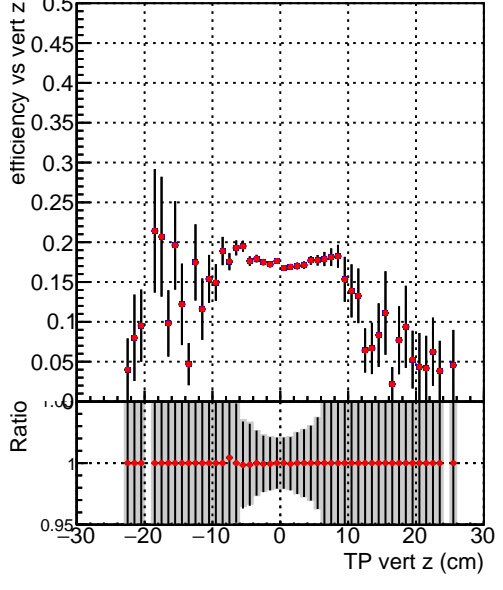

Efficiency vs vertpos**fake+duplicates vs vert r****Efficiency vs. sim PV z****fake+duplicates vs Sim. PV z****Efficiency vs. sim PV z****fake+duplicates vs Sim. PV z**

Legend for Efficiency vs. sim PV z plots:

- SoftQCD_default (Blue line)
- SoftQCD_ckfPixelLessStep (Red line)