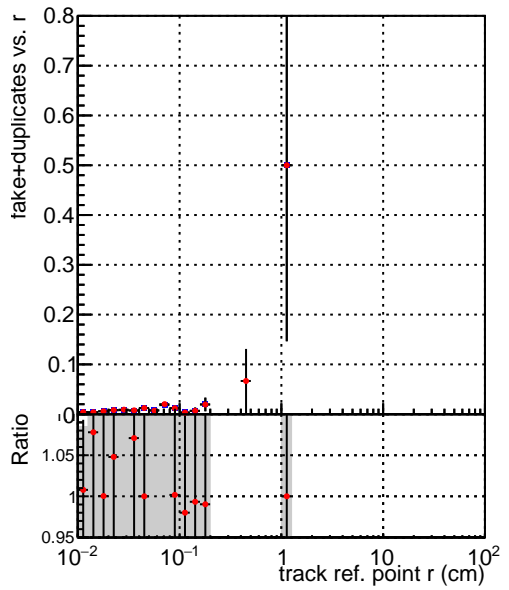

Efficiency vs vertpos**fake+duplicates vs vert r****Efficiency vs. sim PV z****fake+duplicates vs Sim. PV z****Efficiency vs. sim PV z****fake+duplicates vs Sim. PV z**

Legend for Efficiency vs. sim PV z plots:

- SoftQCD_default (Blue line)
- SoftQCD_ckfPixelLessStep (Red line)