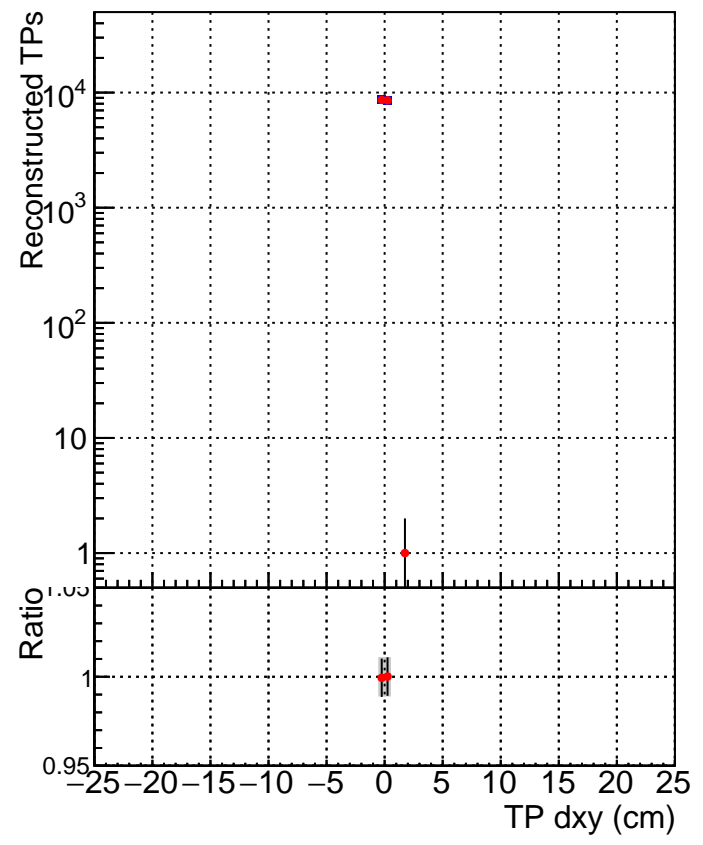

N of simulated tracks vs dxy

N of associated tracks (simToReco) vs dxy

N of simulated track

— SoftQCD_default
— SoftQCD_ckfPixelLessStep