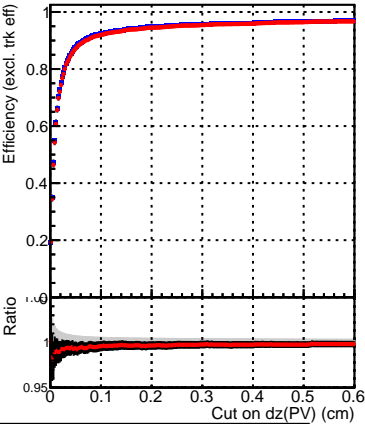

Efficiency vs. dz (PV)

Efficiency (tracking eff factorized out) vs. dz (PV)

Fake rate

—■ SoftQCD_default
—■ SoftQCD_ckfPixelLessStep