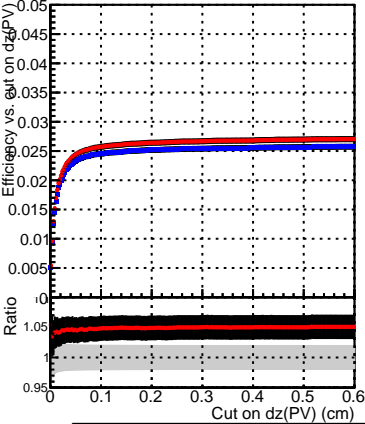

Efficiency vs. dz (PV)

Efficiency (tracking eff factorized out) vs. dz (PV)

Fake rate

—■ SoftQCD_default
—■ SoftQCD_ckfPixelLessStep