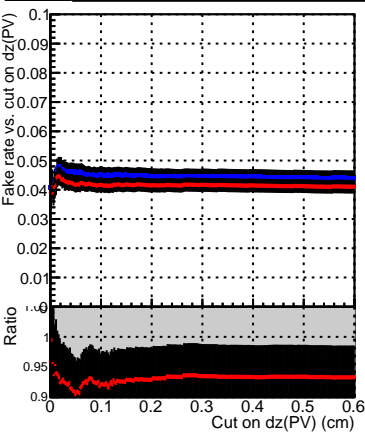

Efficiency vs. dz (PV)

Efficiency (tracking eff factorized out) vs. dz (PV)

Fake rate

—■ SoftQCD_default
—■ SoftQCD_ckfPixelLessStep