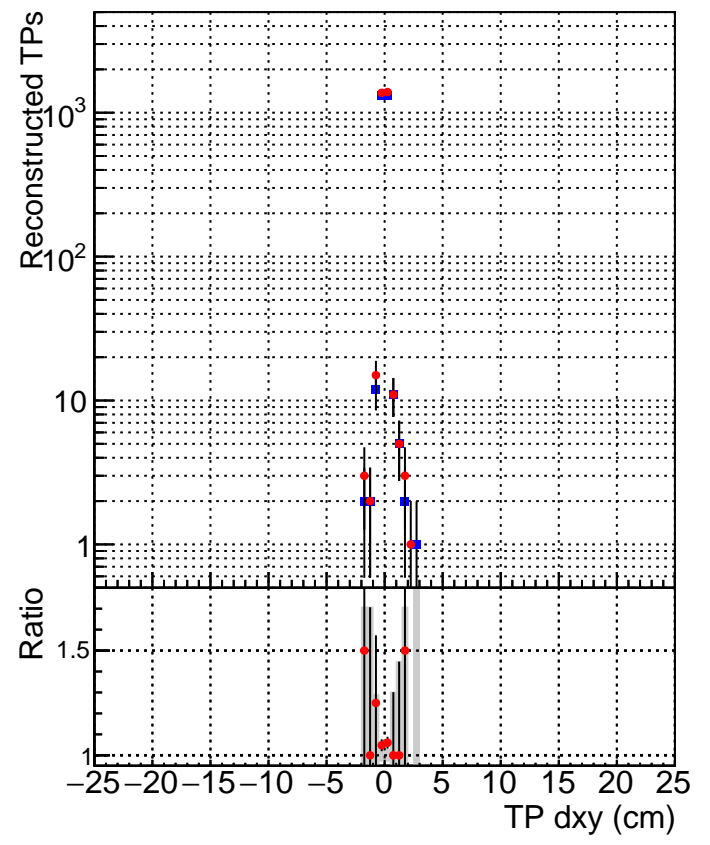

N of simulated tracks vs dxy

N of associated tracks (simToReco) vs dxy

N of simulated track

— SoftQCD_default
— SoftQCD_ckfPixelLessStep