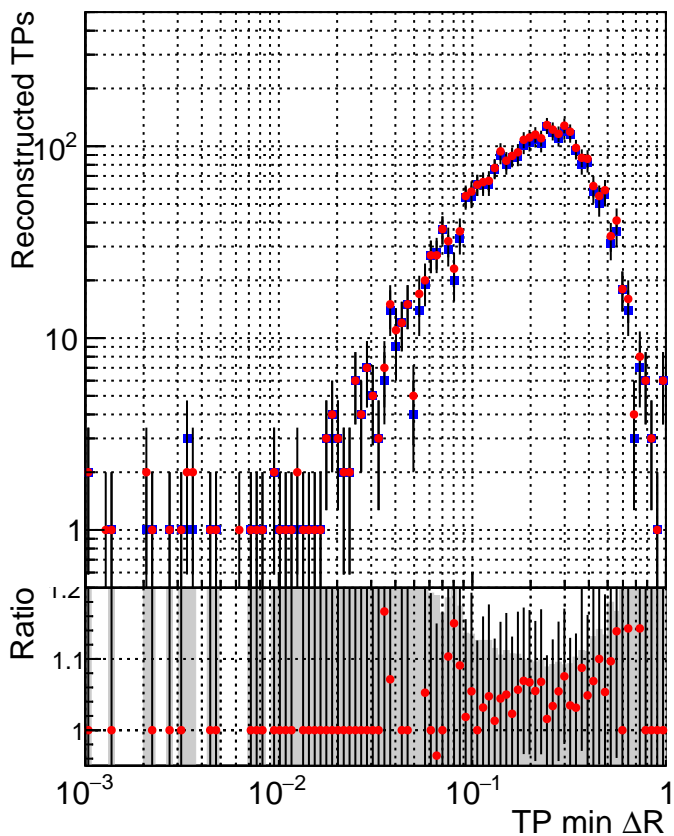

N of simulated tracks vs dR

N of associated tracks (simToReco) vs dR

N of simulated trac

- SoftQCD\_default
- SoftQCD\_ckfPixelLessStep