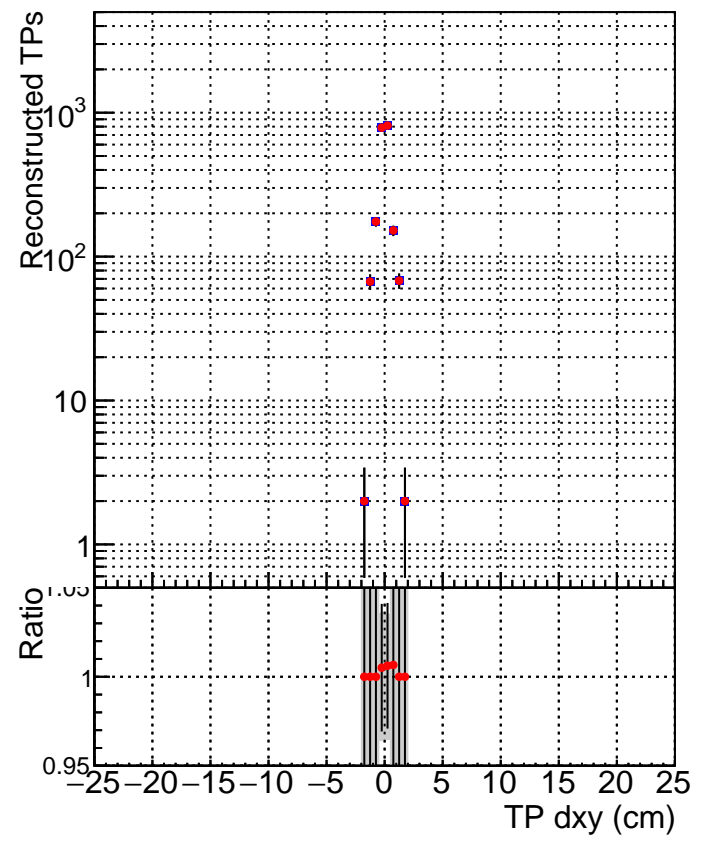

N of simulated tracks vs dxy

N of associated tracks (simToReco) vs dxy

N of simulated track

— SoftQCD_default
— SoftQCD_ckfPixelLessStep