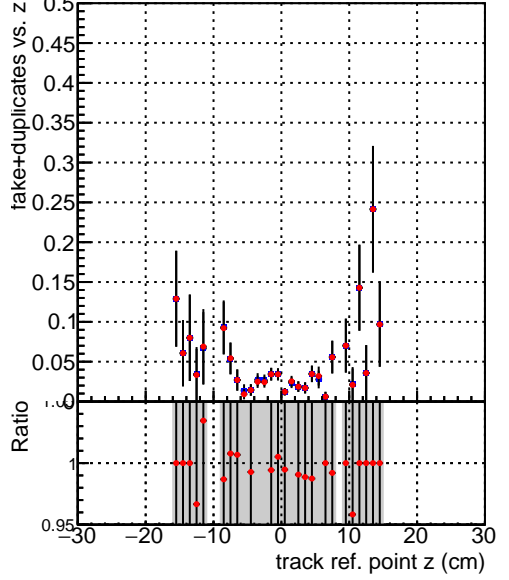

Efficiency vs vertpos**fake+duplicates vs vert r**
Efficiency vs vert z
 Legend: **SoftQCD_default** (blue square), **SoftQCD_ckfPixelLessStep** (red circle)
**Efficiency vs. sim PV z****fake+duplicates vs Sim. PV z**