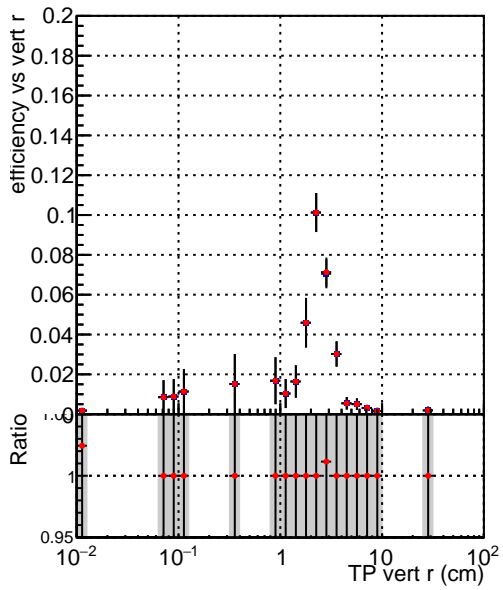

Efficiency vs vertpos**fake+duplicates vs vert r**
Efficiency vs vert z
 Legend: **SoftQCD_default** (blue square), **SoftQCD_ckfPixelLessStep** (red circle)
**Efficiency vs. sim PV z****fake+duplicates vs Sim. PV z**