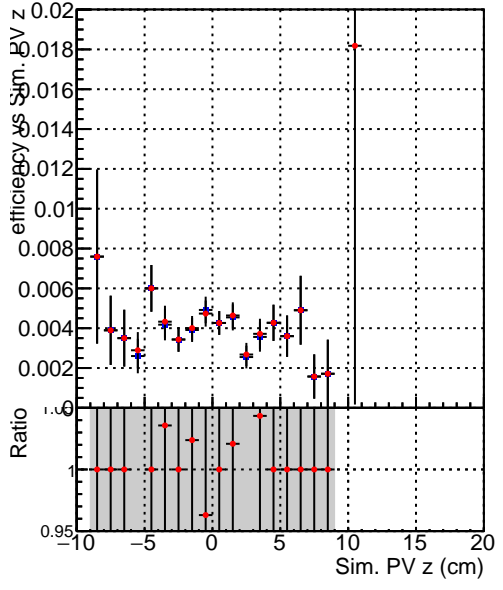

Efficiency vs vertpos**fake+duplicates vs vert r**
Efficiency vs vert z
 Legend: **SoftQCD_default** (blue square), **SoftQCD_ckfPixelLessStep** (red circle)
**Efficiency vs. sim PV z****fake+duplicates vs Sim. PV z**