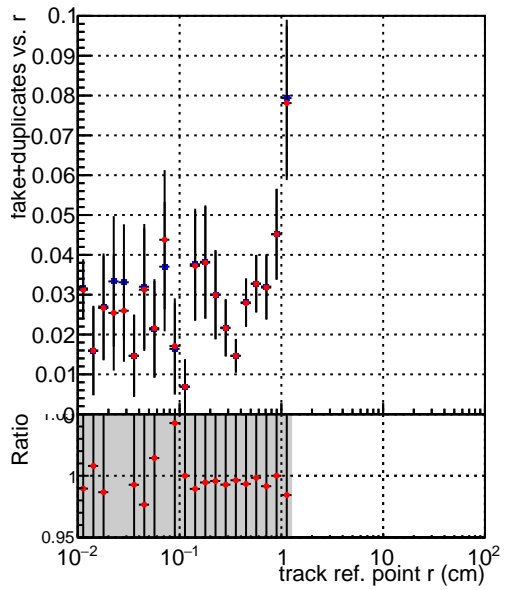

Efficiency vs vertpos**fake+duplicates vs vert r**
Efficiency vs vert z
 Legend: **SoftQCD_default** (blue square), **SoftQCD_ckfPixelLessStep** (red circle)
**Efficiency vs. sim PV z****fake+duplicates vs Sim. PV z**