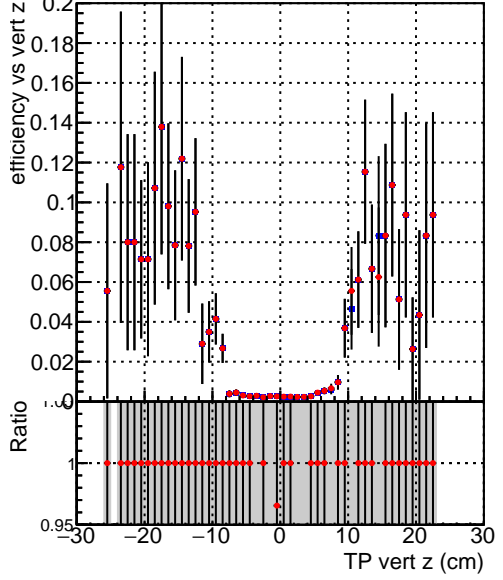

Efficiency vs vertpos**fake+duplicates vs vert r**
Efficiency vs vert z
 Legend: **SoftQCD_default** (blue square), **SoftQCD_ckfPixelLessStep** (red circle)
**Efficiency vs. sim PV z****fake+duplicates vs Sim. PV z**