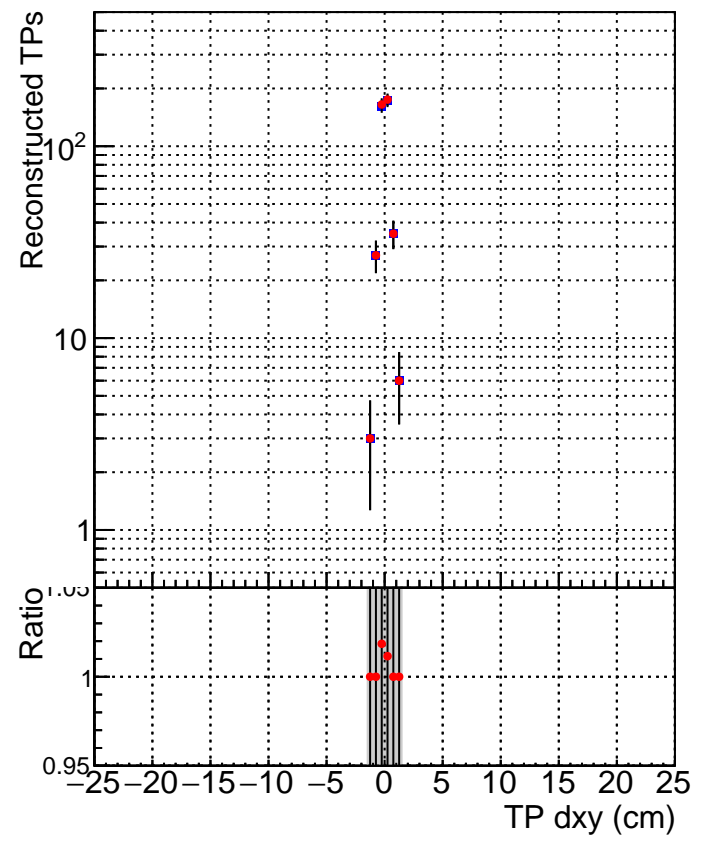

N of simulated tracks vs dxy

N of associated tracks (simToReco) vs dxy

N of simulated track

- SoftQCD_default
- SoftQCD_ckfPixelLessStep