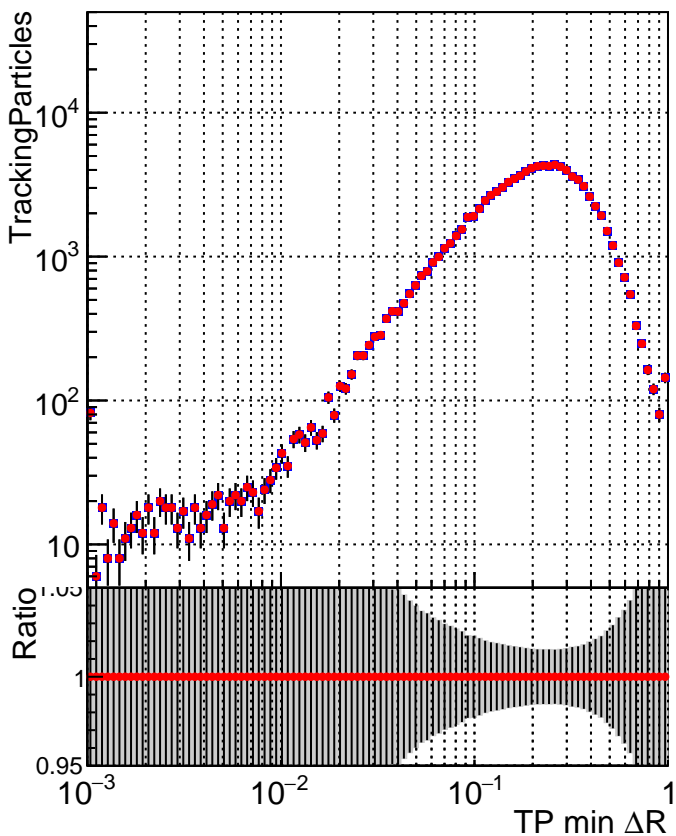

N of simulated tracks vs dR

N of associated tracks (simToReco) vs dR

N of simulated trac

- SoftQCD_default
- SoftQCD_ckfPixelLessStep