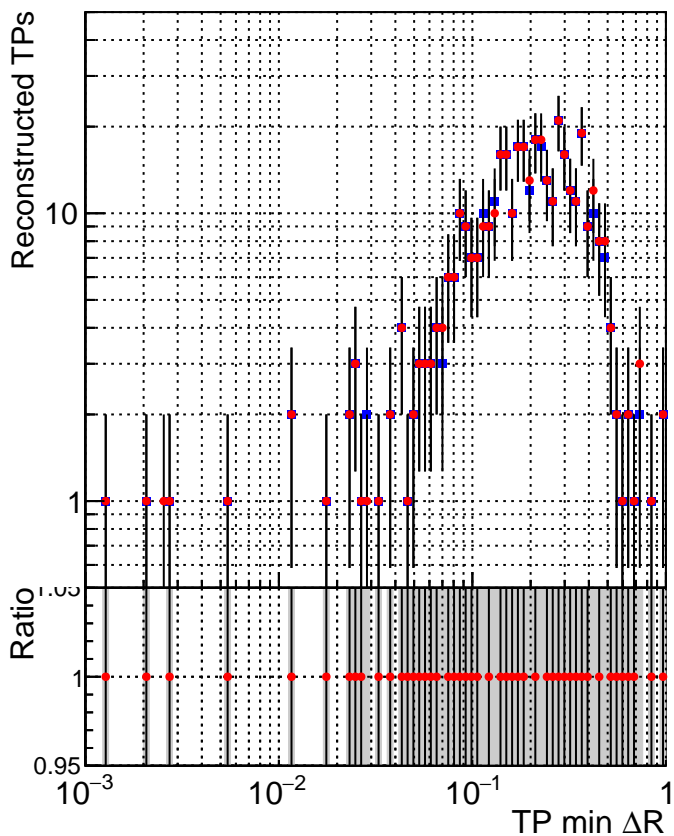

N of simulated tracks vs dR

N of associated tracks (simToReco) vs dR

N of simulated trac

- SoftQCD_default
- SoftQCD_ckfPixelLessStep